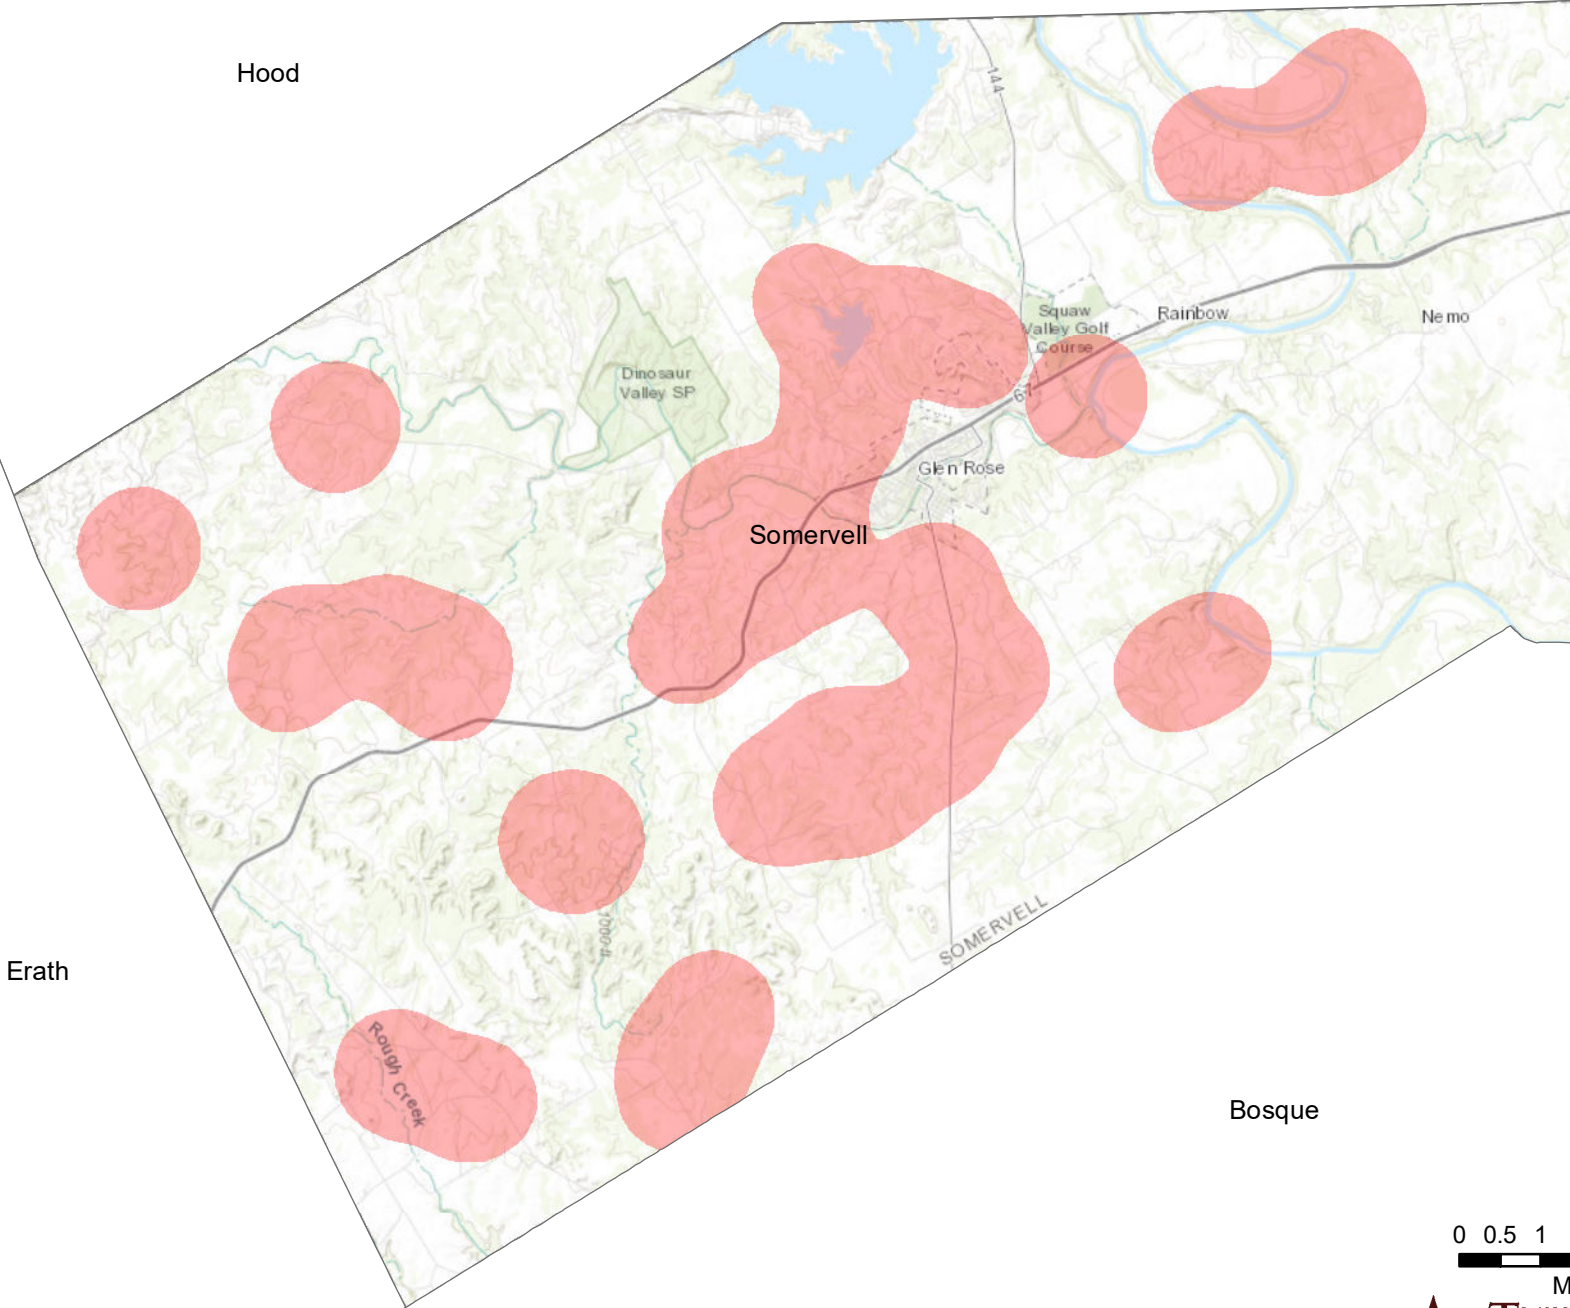

Oak Wilt in Somervell County Documented by Texas A&M Forest Service *

Updated 2025

Erath

Johnson

Bosque

* This map should only be used as a general reference for the potential presence of oak wilt and does not guarantee the presence of oak wilt. Highlighted areas have been noted as containing dead trees by Texas A&M Forest Service. Oak wilt may or may not be currently present in these areas.