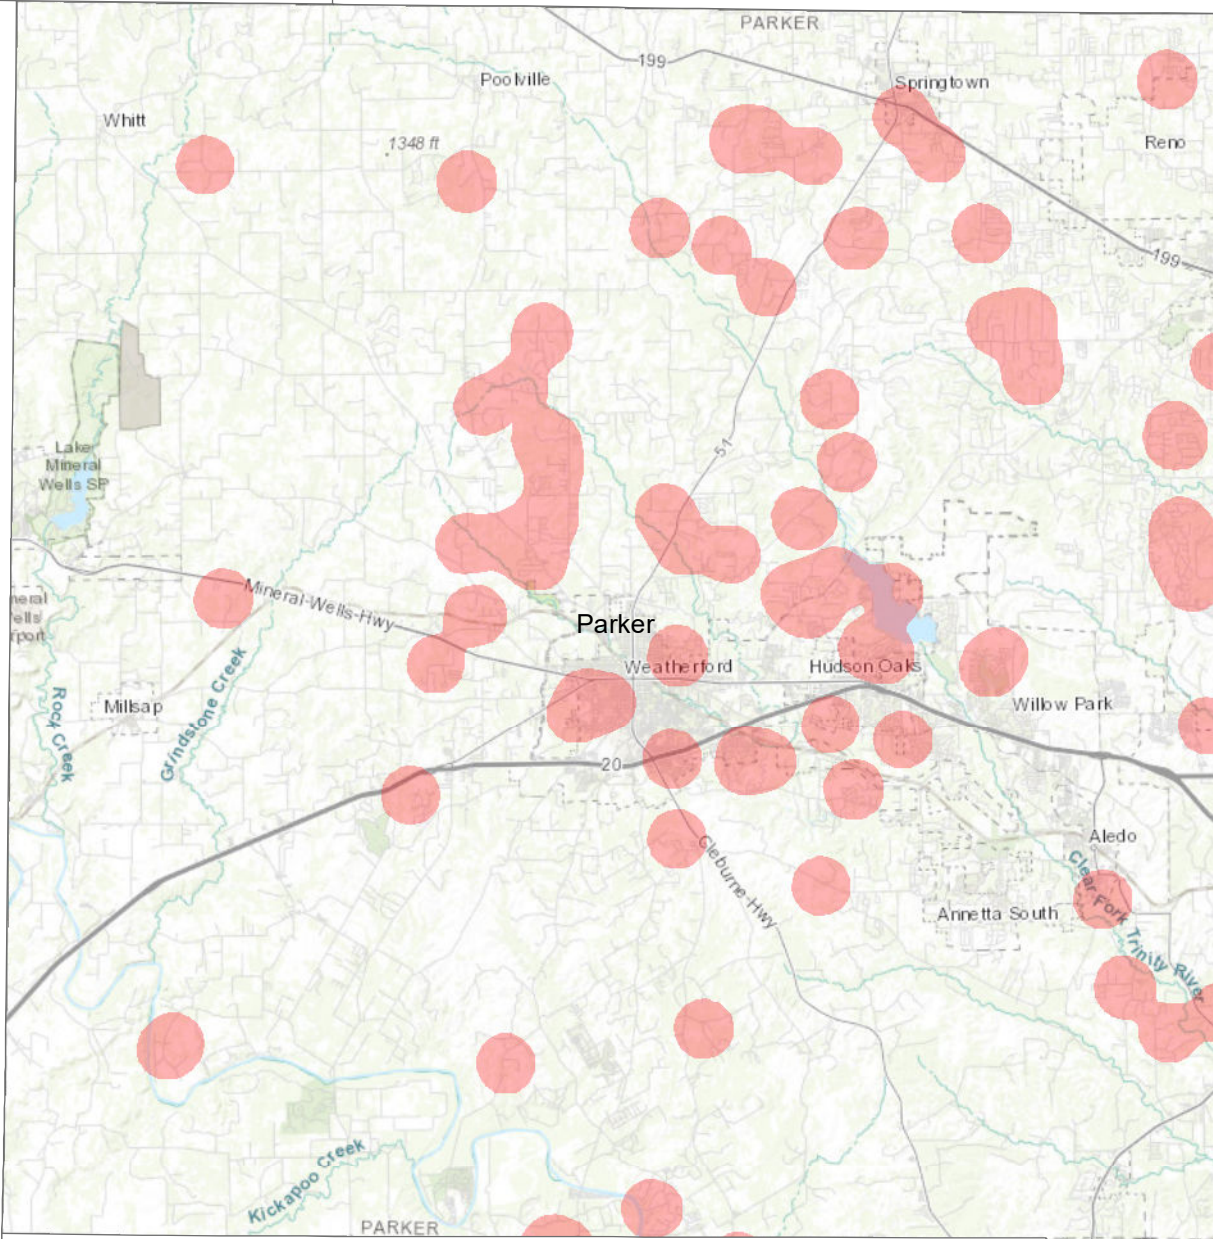

Oak Wilt in Parker County Documented by Texas A&M Forest Service *

Jack

Updated 2025

Wise

Denton

Palo Pinto

Tarrant

* This map should only be used as a general reference for the potential presence of oak wilt and does not guarantee the presence of oak wilt. Highlighted areas have been noted as containing dead trees by Texas A&M Forest Service. Oak wilt may or may not be currently present in these areas.