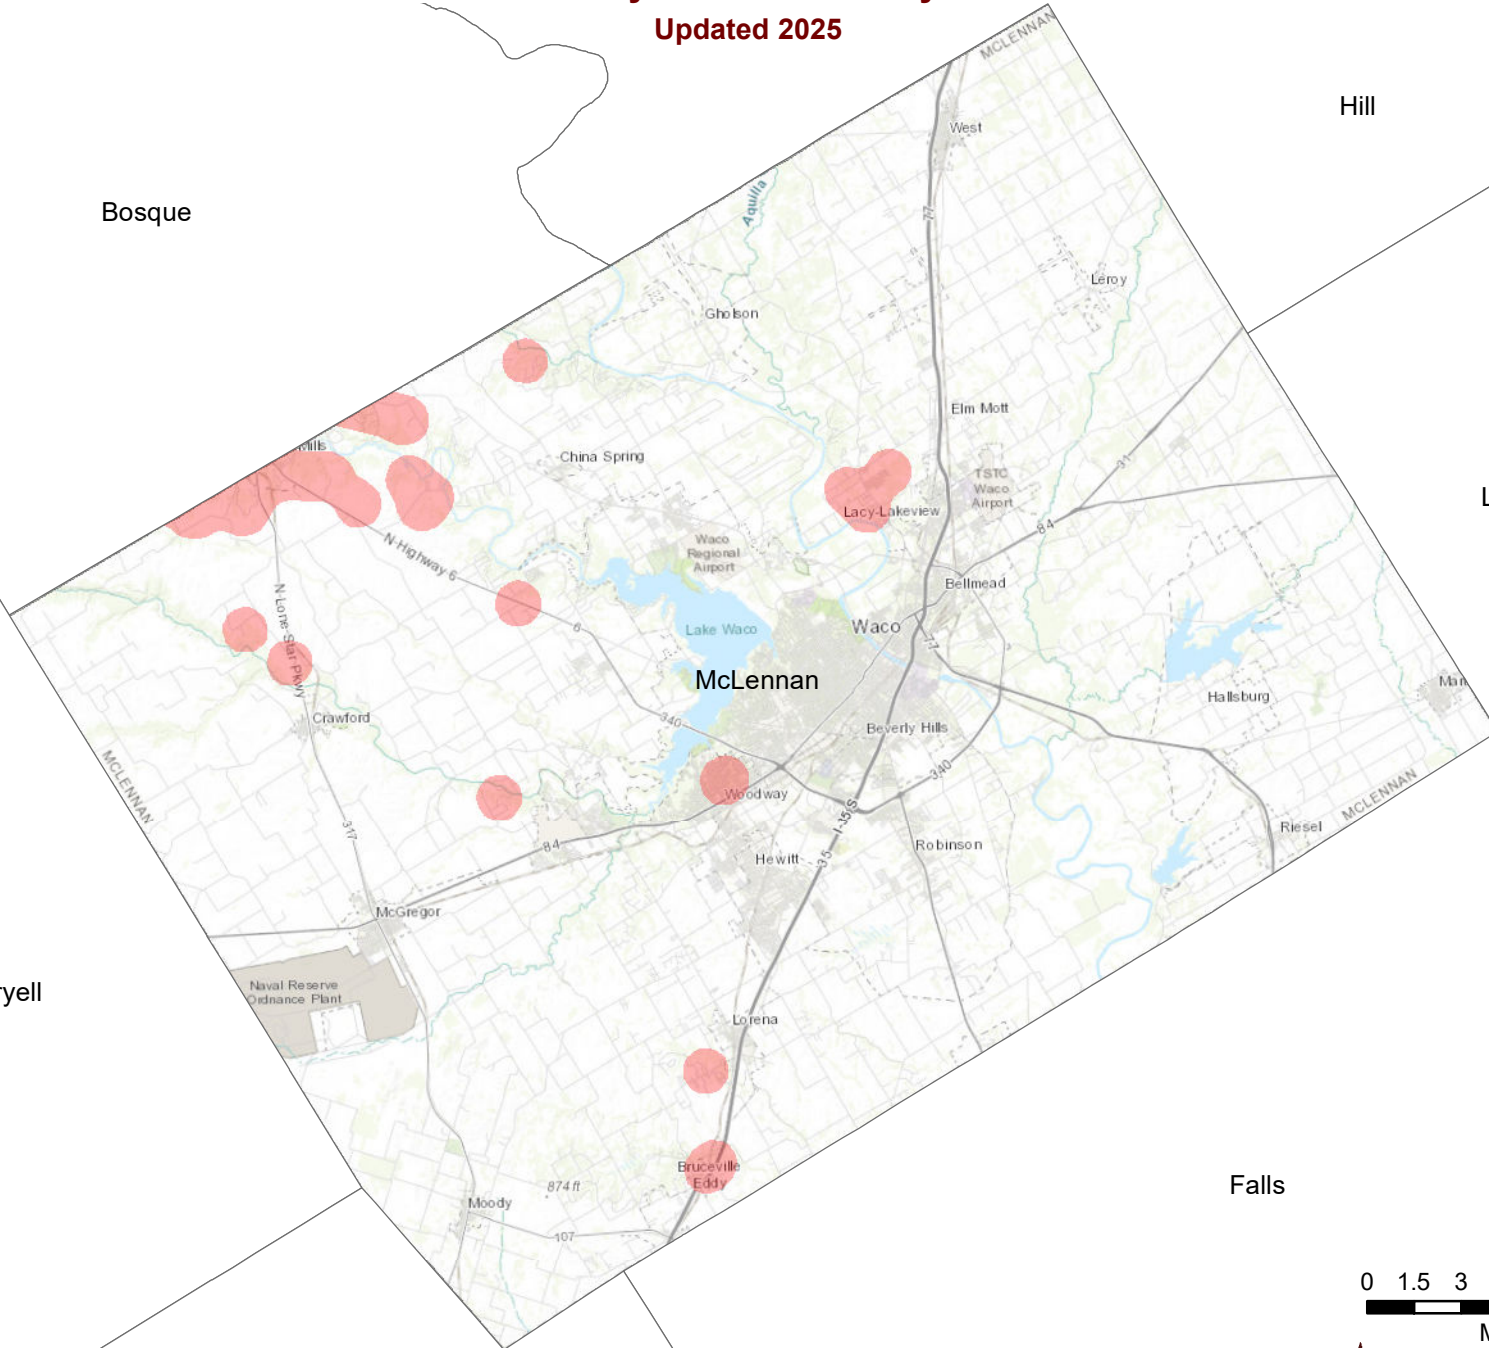

# Oak Wilt in McLennan County Documented by Texas A&M Forest Service \*

Updated 2025

Bosque

Hill

Limestone

Coryell

Falls

\* This map should only be used as a general reference for the potential presence of oak wilt and does not guarantee the presence of oak wilt. Highlighted areas have been noted as containing dead trees by Texas A&M Forest Service. Oak wilt may or may not be currently present in these areas.