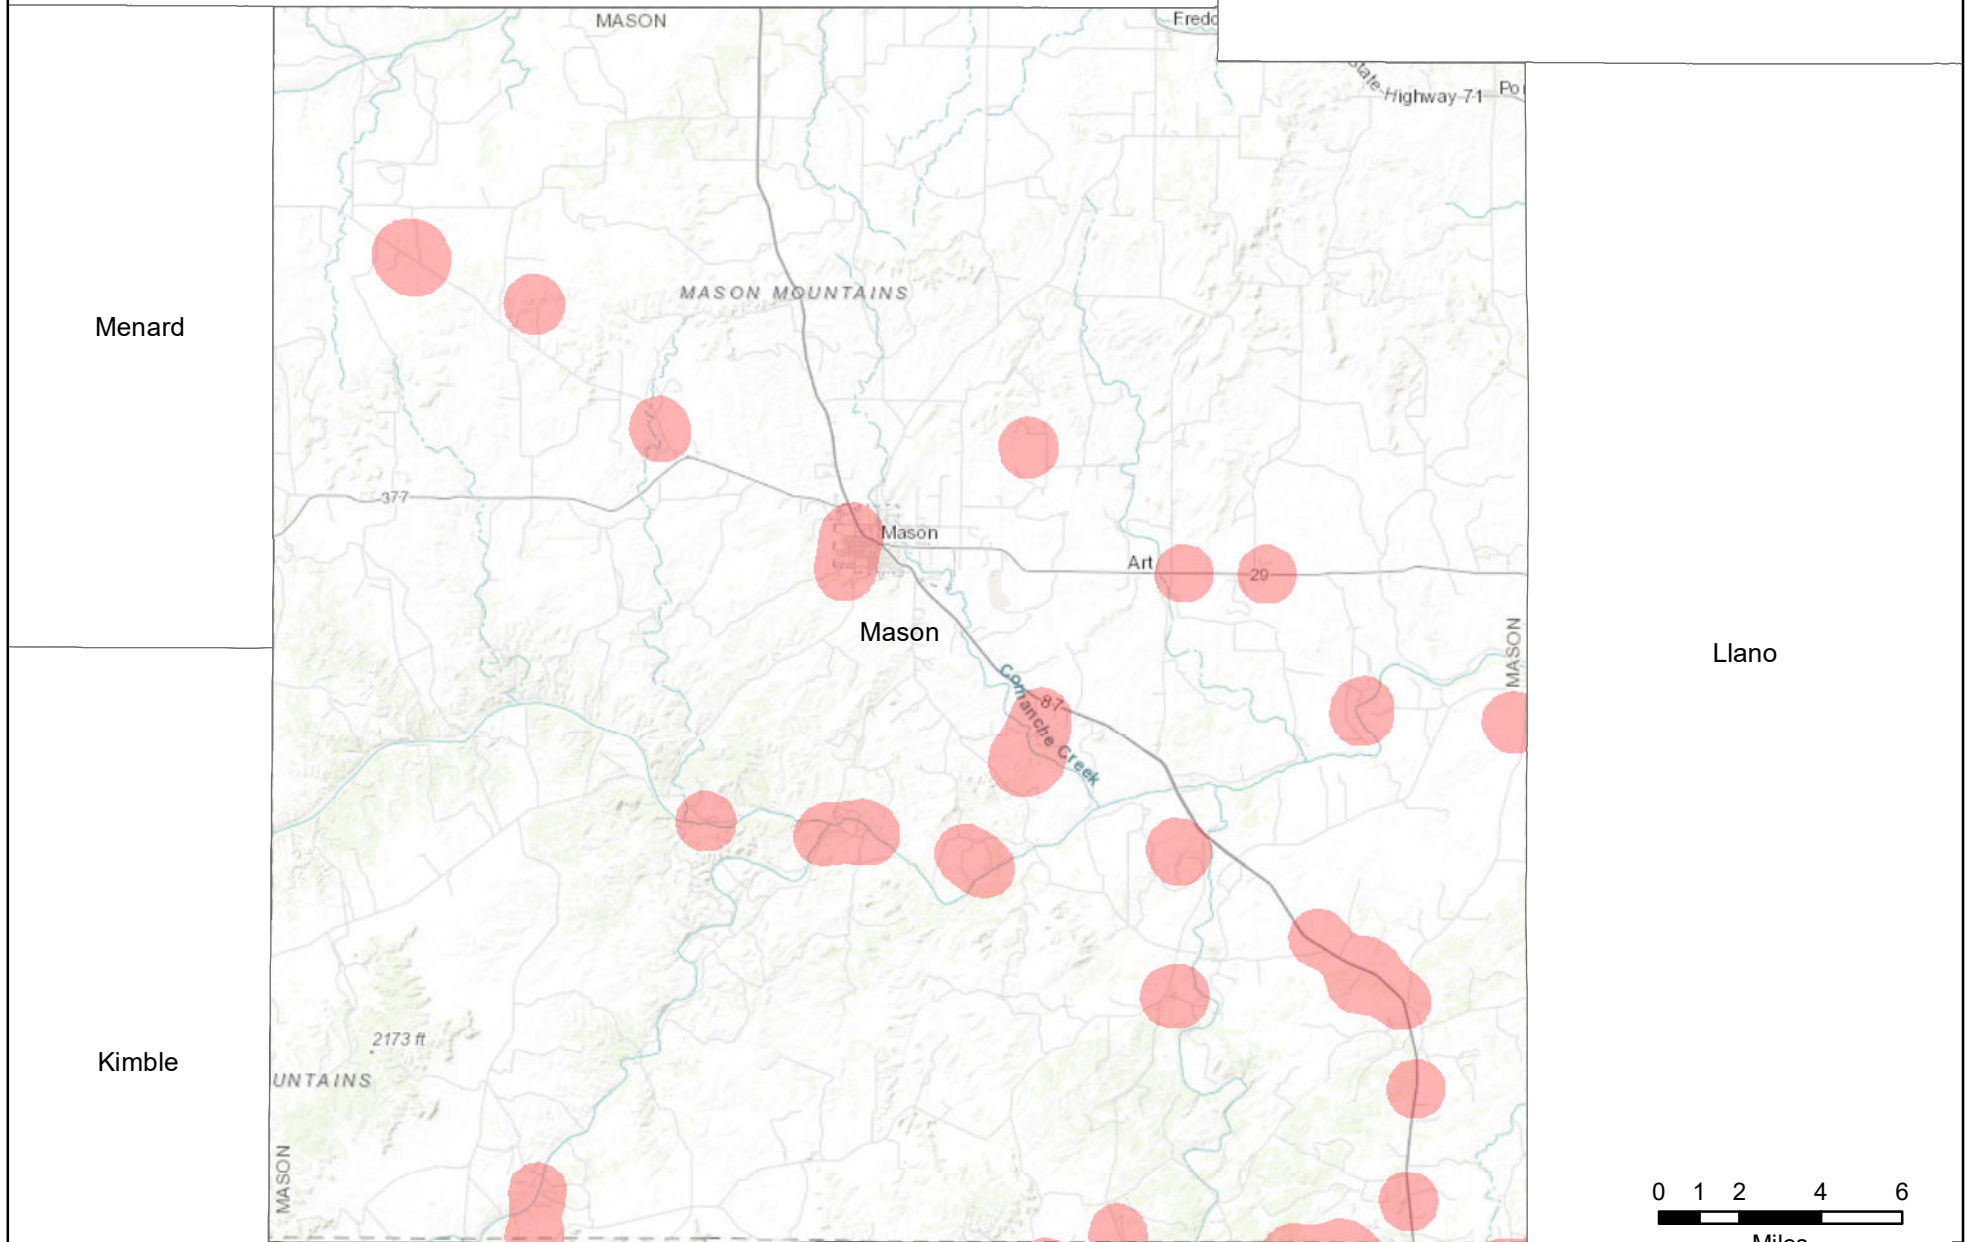

# Oak Wilt in Mason County Documented by Texas A&M Forest Service \*

McCulloch

Updated 2025

San Saba

\* This map should only be used as a general reference for the potential presence of oak wilt and does not guarantee the presence of oak wilt. Highlighted areas have been noted as containing dead trees by Texas A&M Forest Service. Oak wilt may or may not be currently present in these areas.

Gillespie