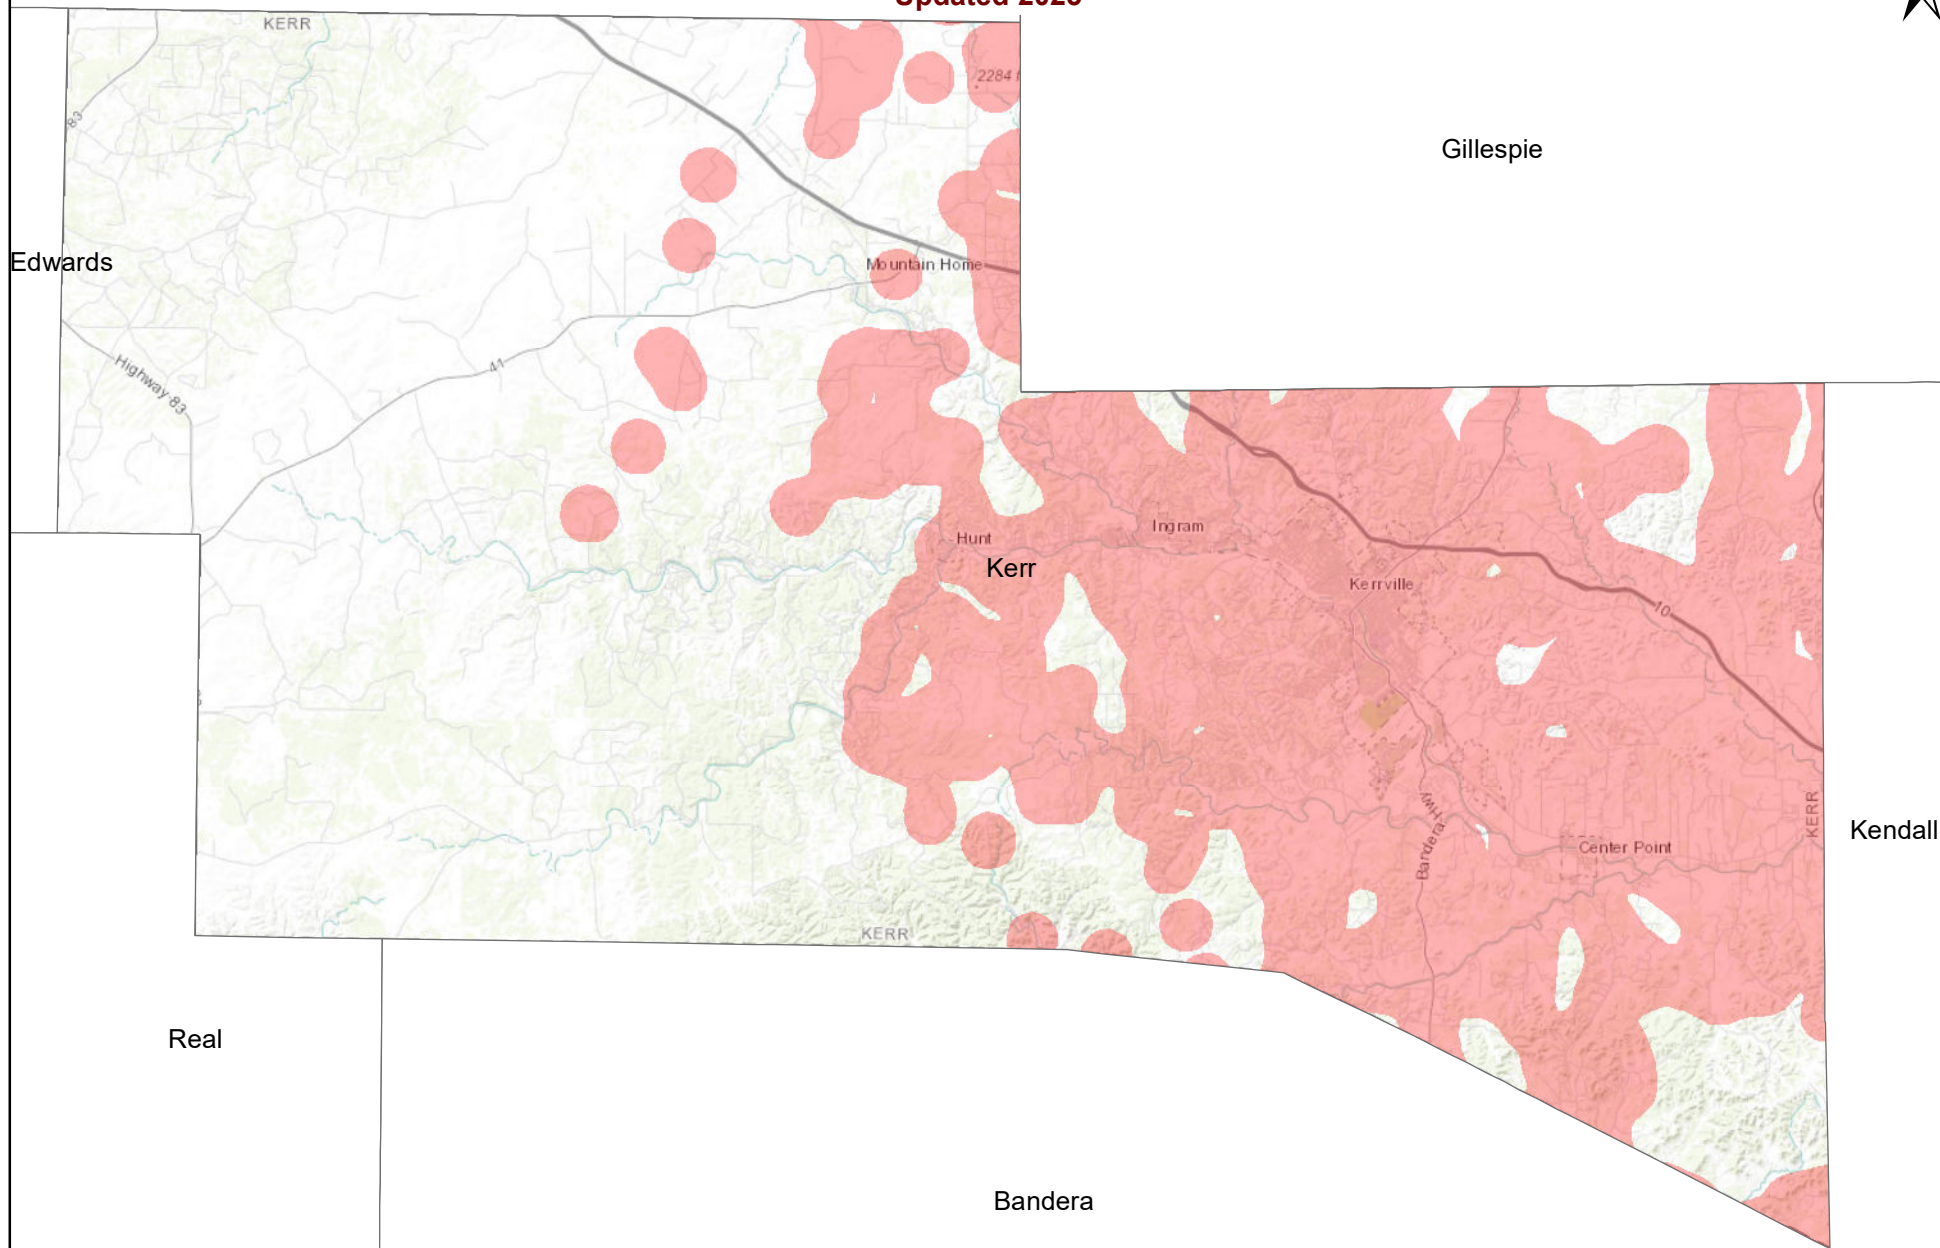

Oak Wilt in Kerr County Documented by Texas A&M Forest Service *

Updated 2025

* This map should only be used as a general reference for the potential presence of oak wilt and does not guarantee the presence of oak wilt. Highlighted areas have been noted as containing dead trees by Texas A&M Forest Service. Oak wilt may or may not be currently present in these areas.