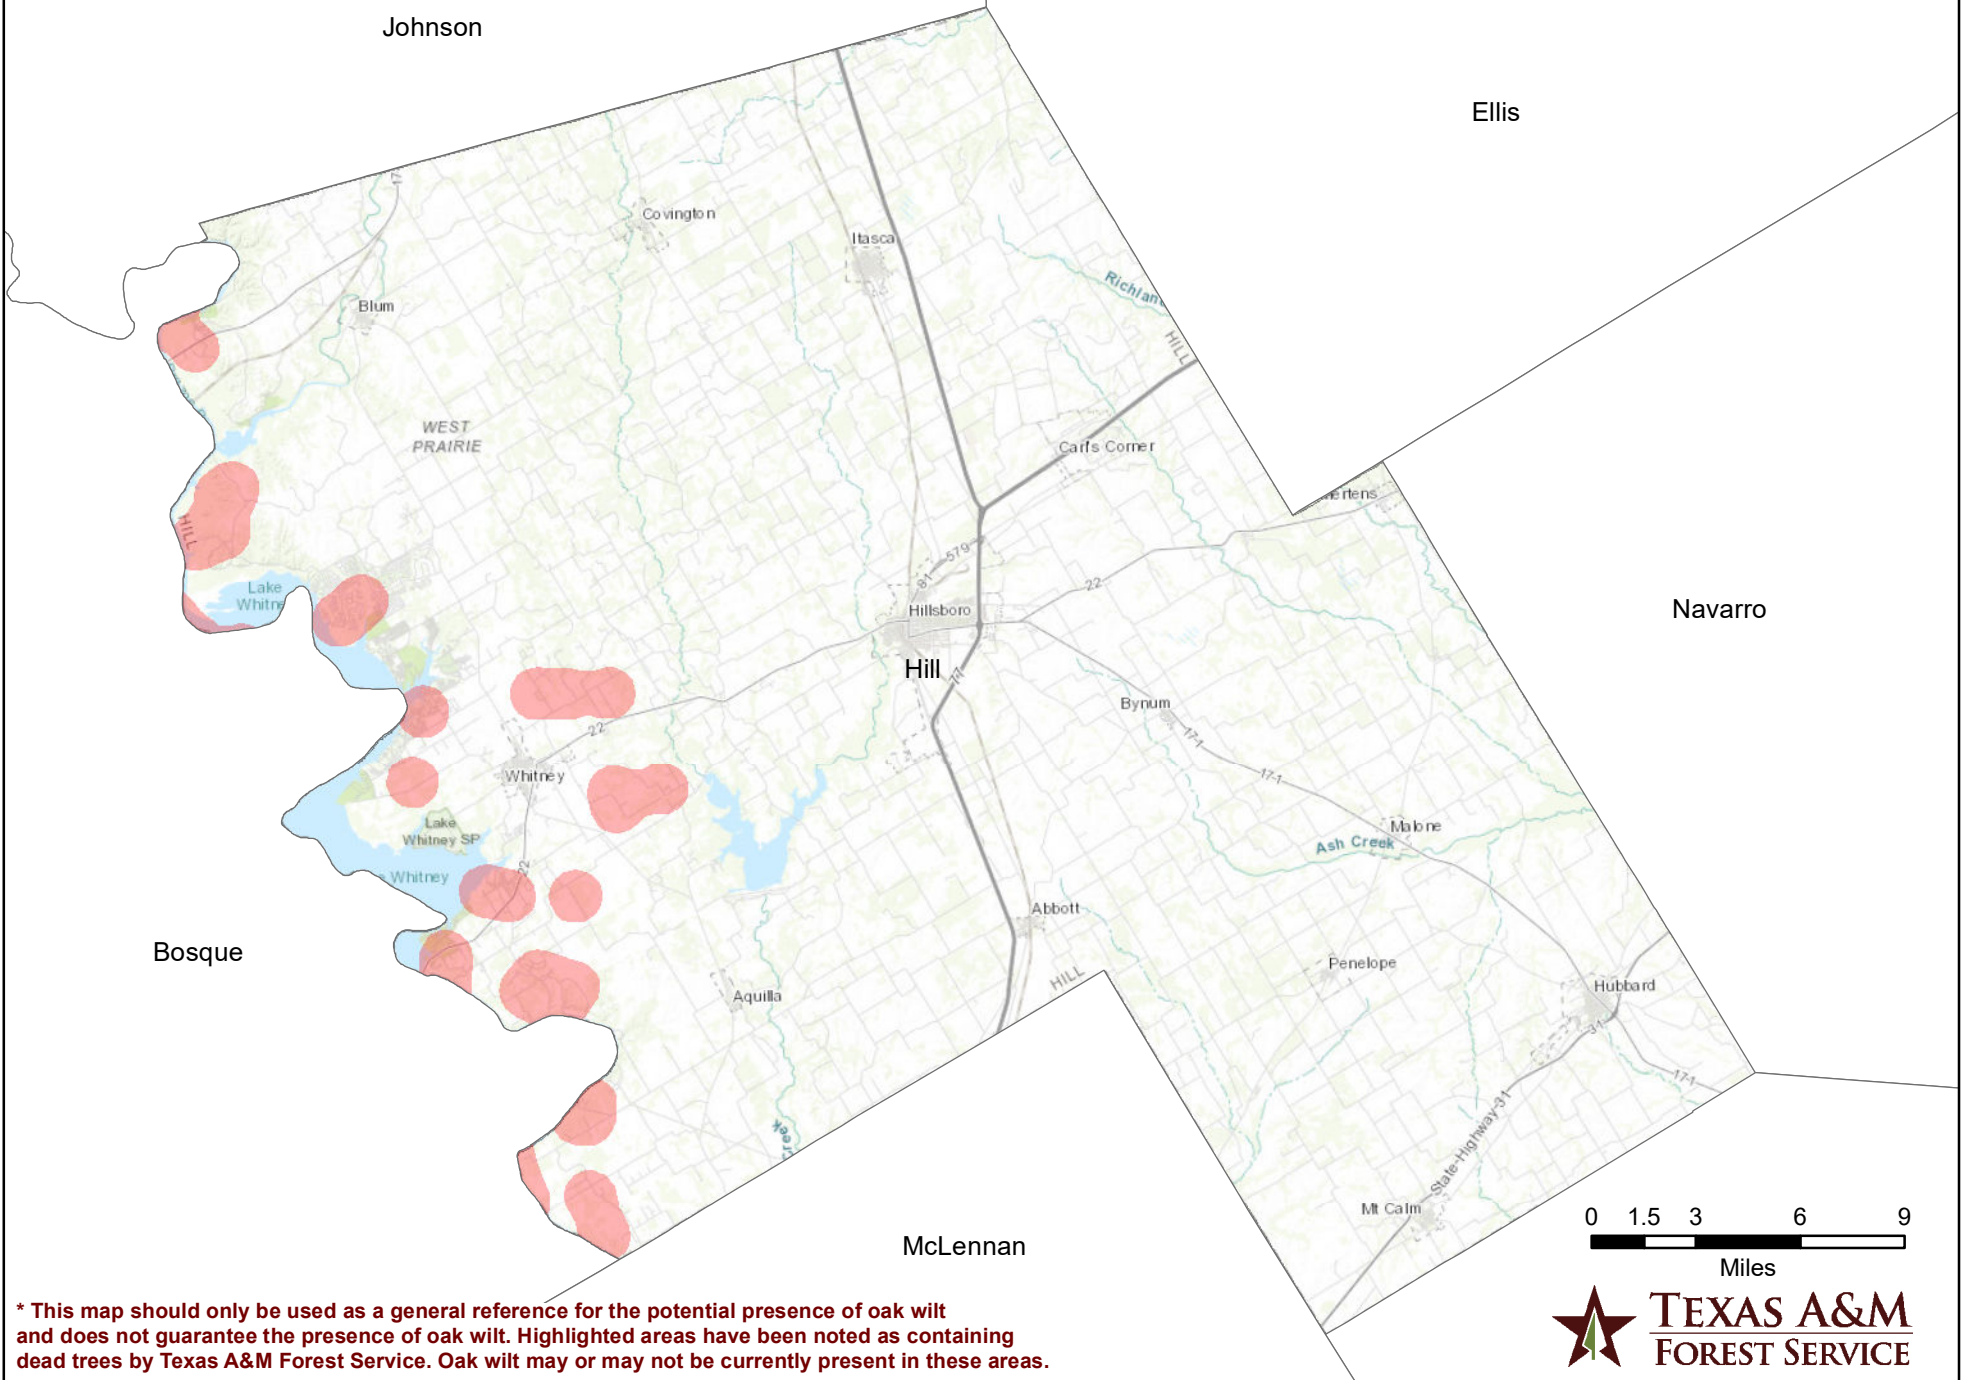

Oak Wilt in Hill County Documented by Texas A&M Forest Service *

Updated 2025

* This map should only be used as a general reference for the potential presence of oak wilt and does not guarantee the presence of oak wilt. Highlighted areas have been noted as containing dead trees by Texas A&M Forest Service. Oak wilt may or may not be currently present in these areas.