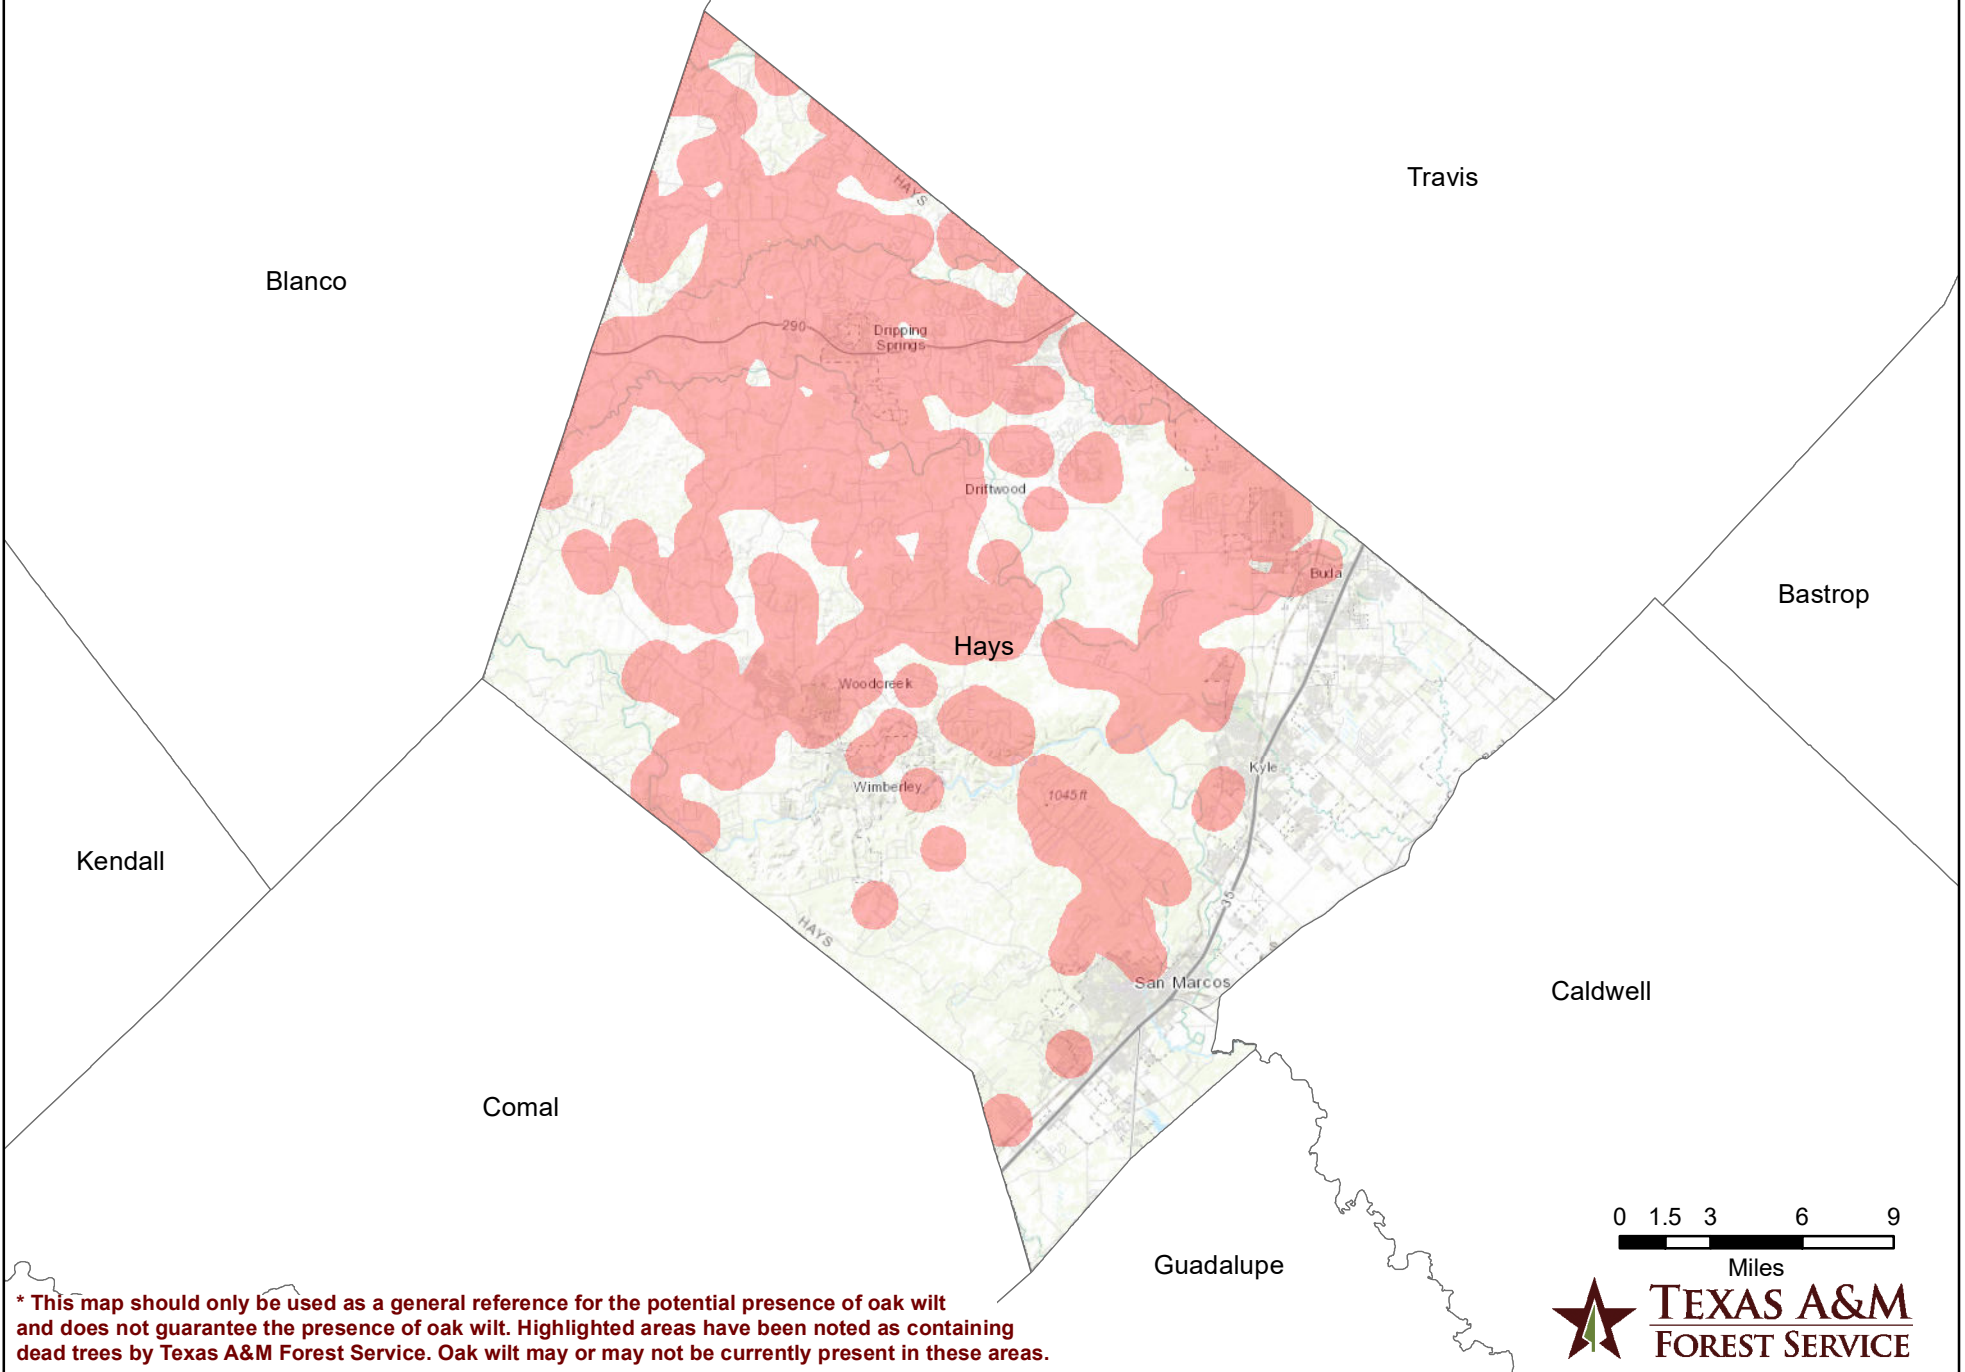

Oak Wilt in Hays County Documented by Texas A&M Forest Service *

Updated 2025

* This map should only be used as a general reference for the potential presence of oak wilt and does not guarantee the presence of oak wilt. Highlighted areas have been noted as containing dead trees by Texas A&M Forest Service. Oak wilt may or may not be currently present in these areas.