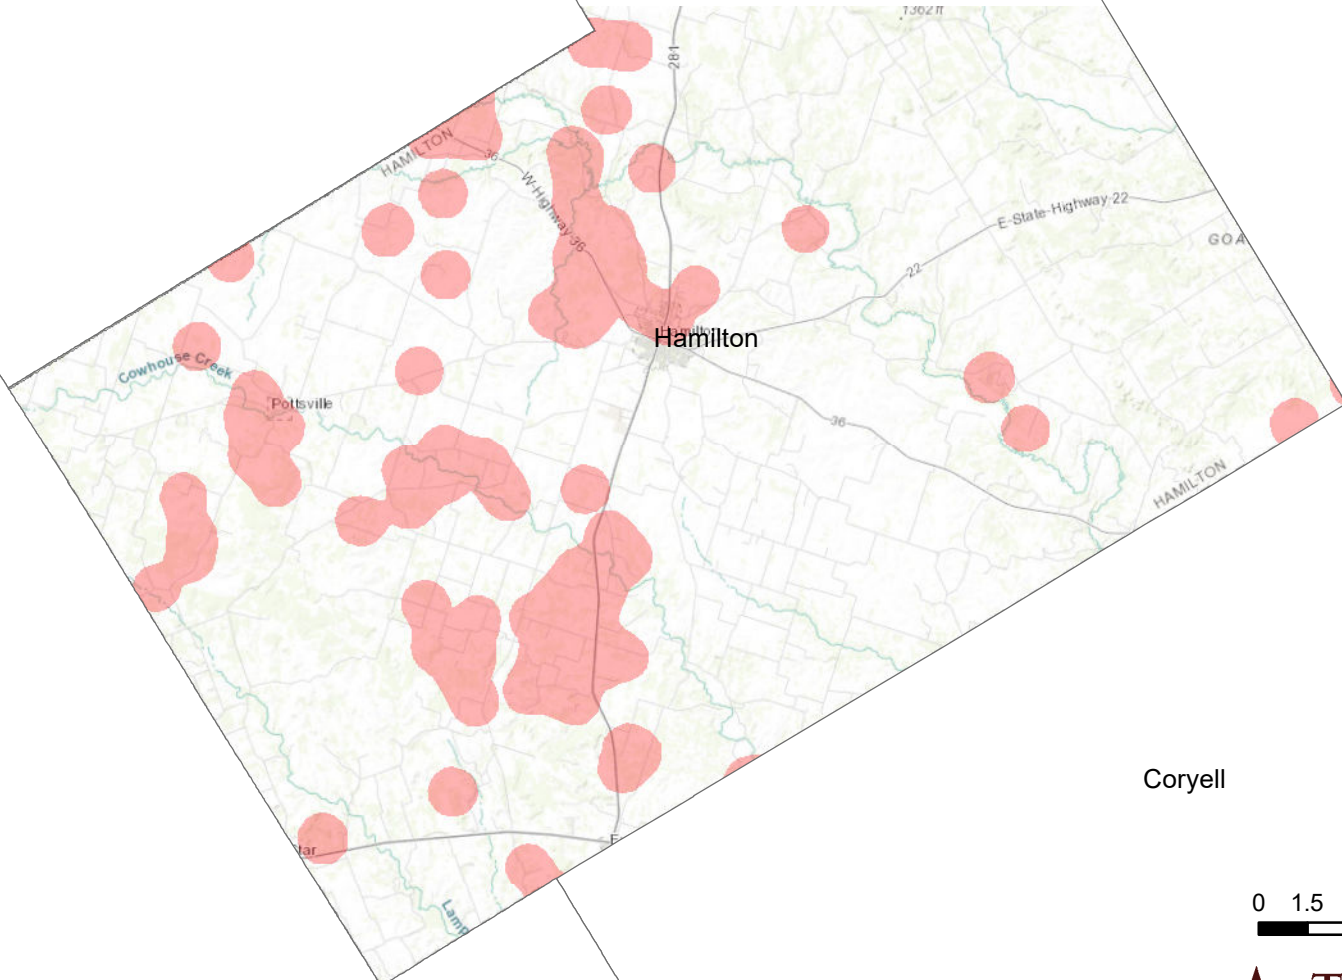

Oak Wilt in Hamilton County Documented by Texas A&M Forest Service *

Erath Updated 2025

Comanche

Bosque

Mills

Coryell

* This map should only be used as a general reference for the potential presence of oak wilt and does not guarantee the presence of oak wilt. Highlighted areas have been noted as containing dead trees by Texas A&M Forest Service. Oak wilt may or may not be currently present in these areas.