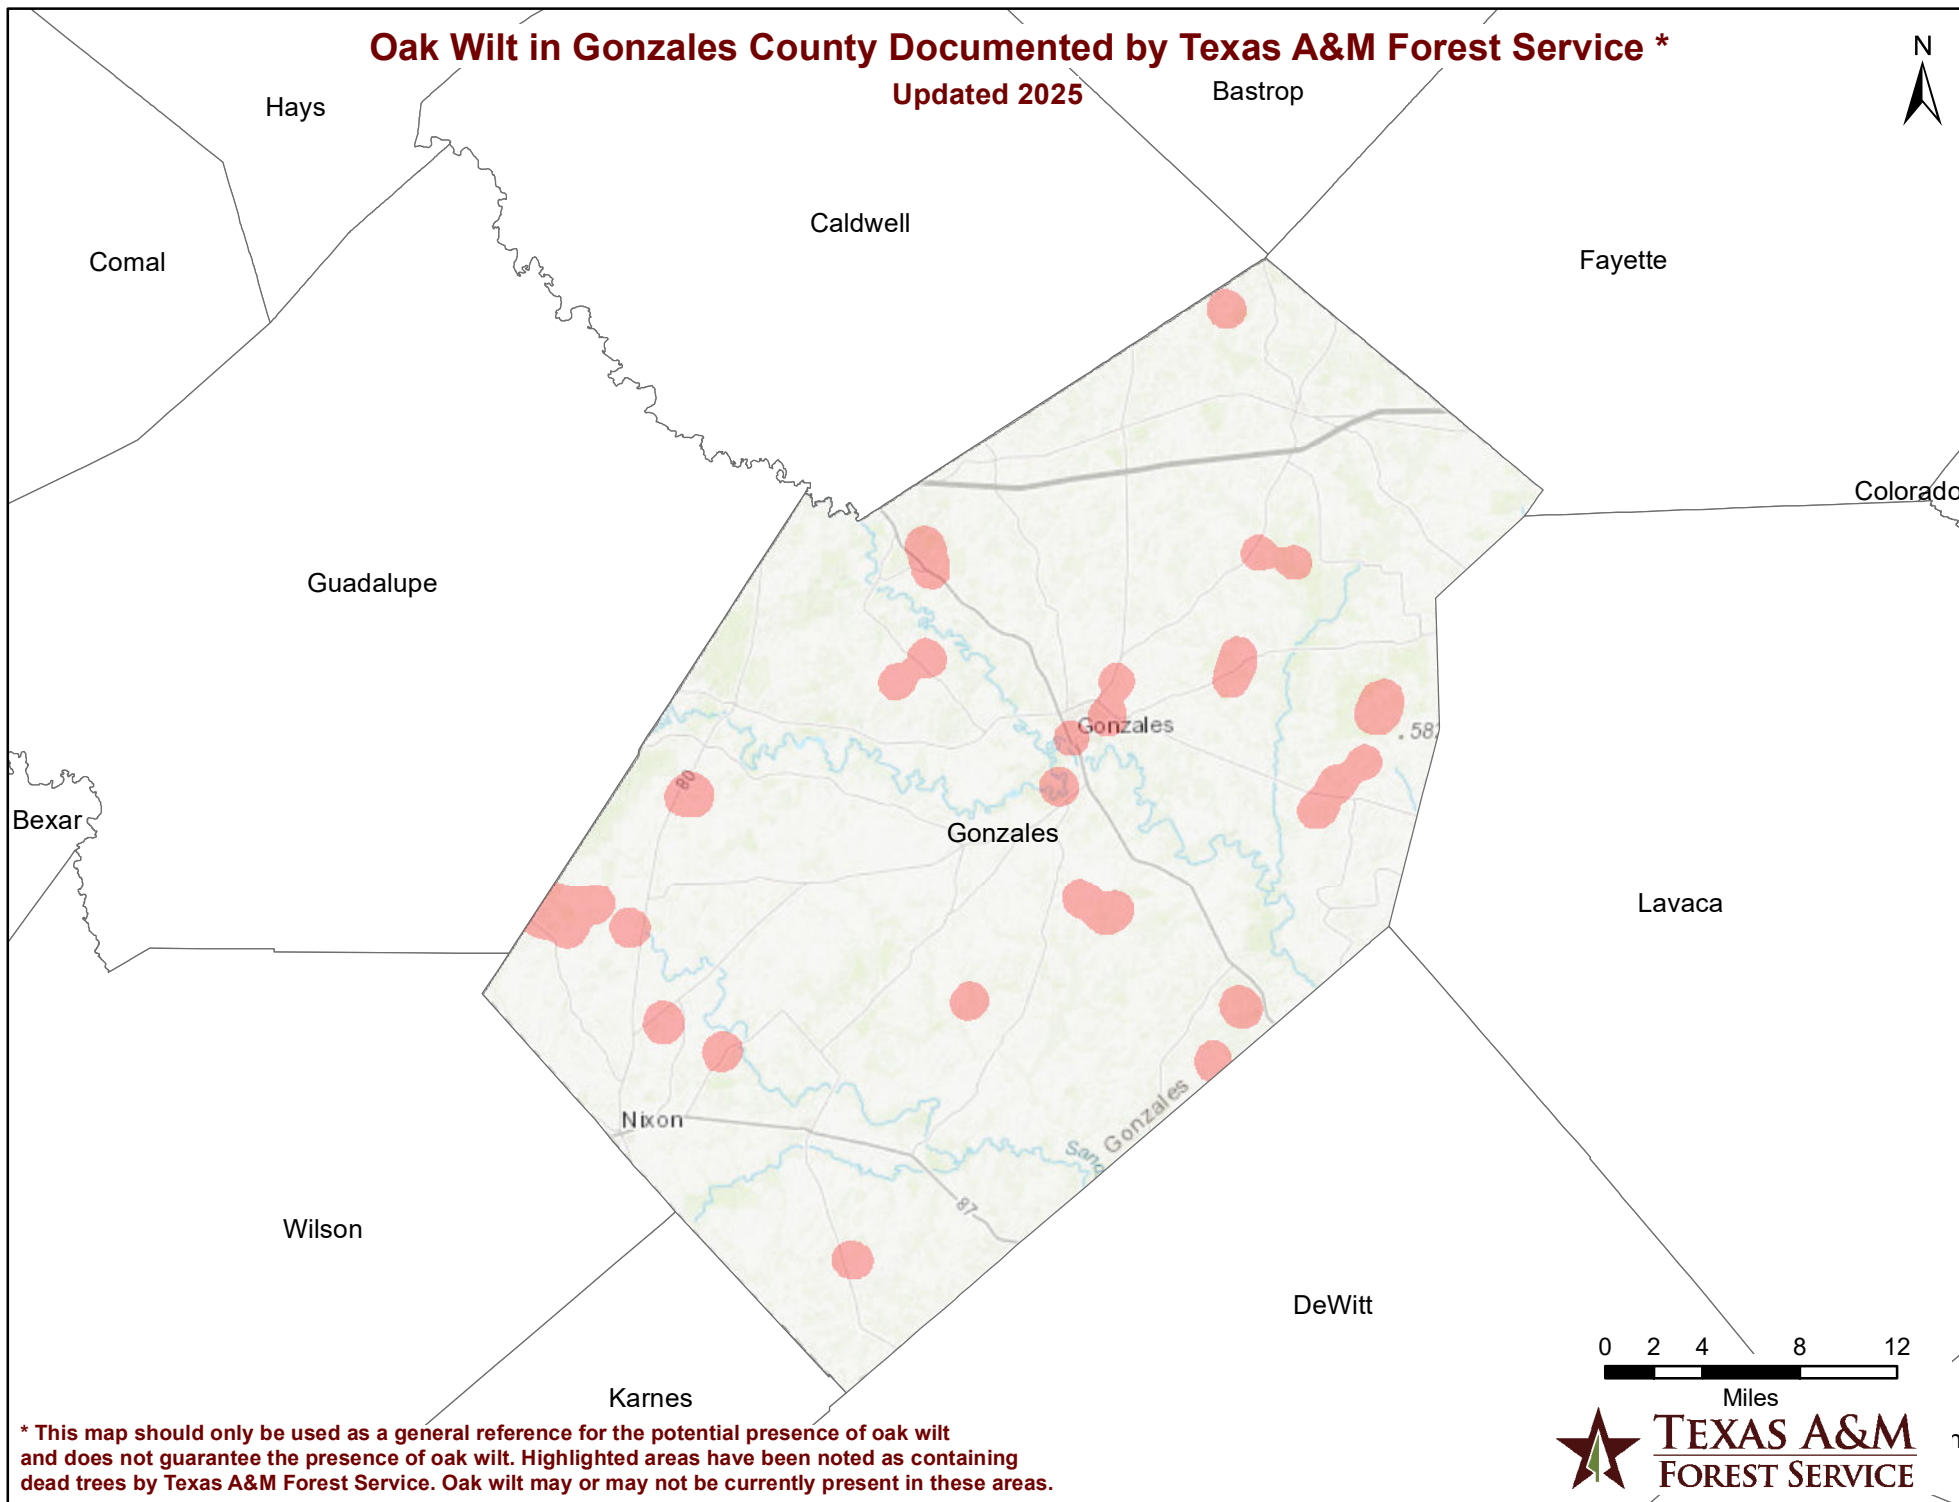

Oak Wilt in Gonzales County Documented by Texas A&M Forest Service *

Updated 2025

* This map should only be used as a general reference for the potential presence of oak wilt and does not guarantee the presence of oak wilt. Highlighted areas have been noted as containing dead trees by Texas A&M Forest Service. Oak wilt may or may not be currently present in these areas.

0 2 4 8 12
Miles

TEXAS A&M
FOREST SERVICE