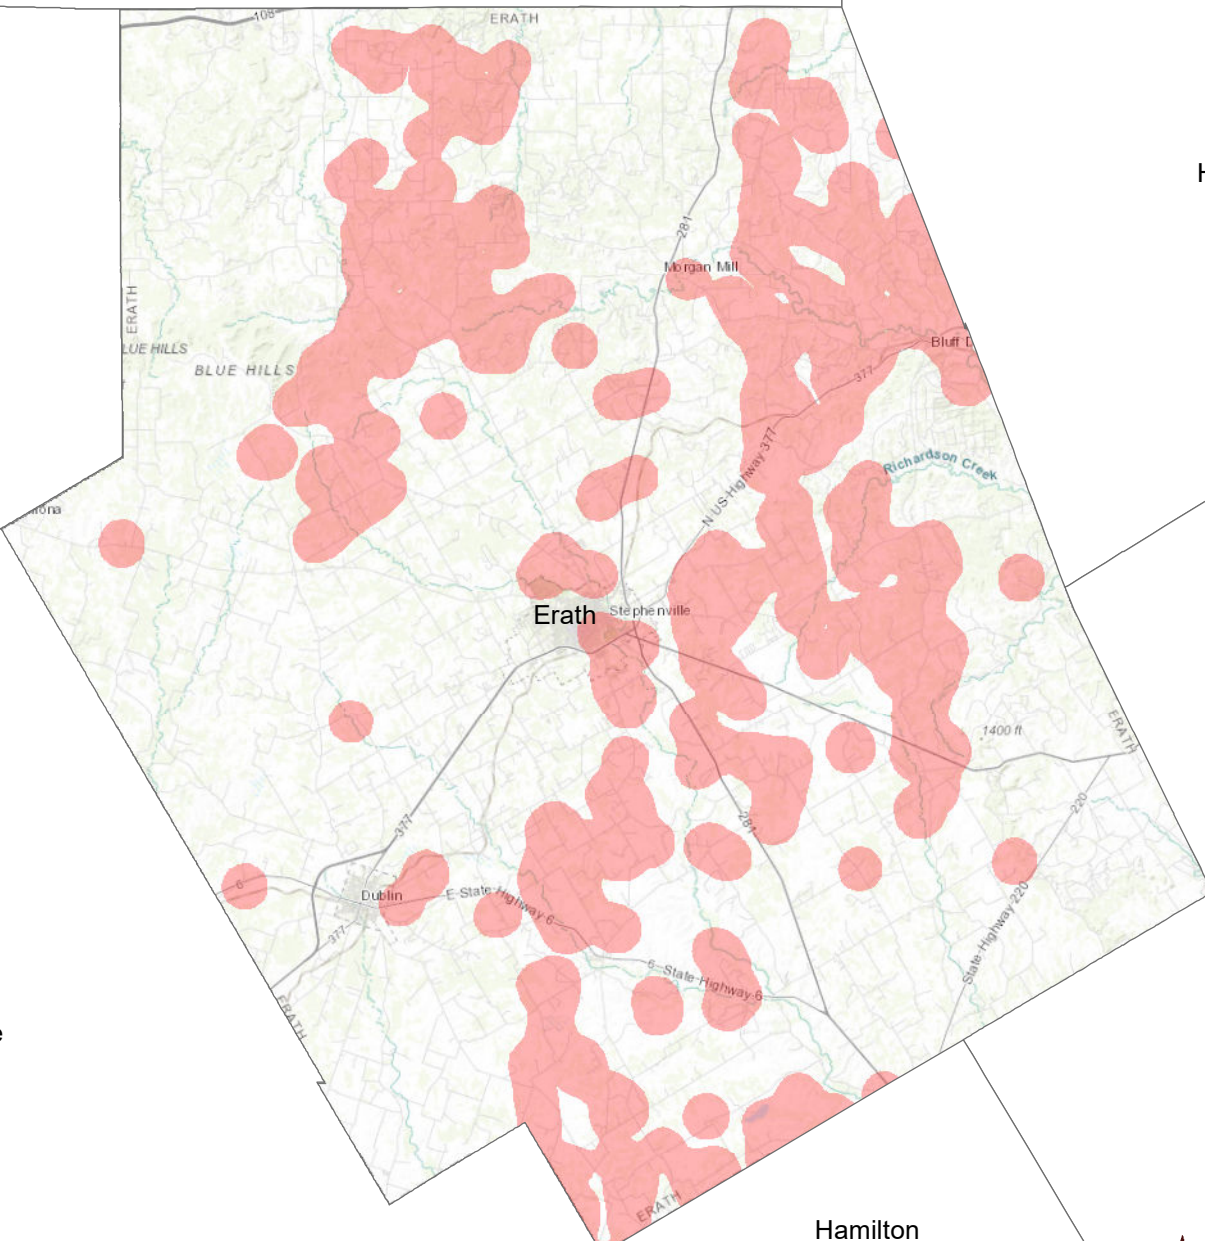

Oak Wilt in Erath County Documented by Texas A&M Forest Service *

Palo Pinto Updated 2025

Stephens

Eastland

Hood

Somervell

Comanche

Hamilton

Bosque

* This map should only be used as a general reference for the potential presence of oak wilt and does not guarantee the presence of oak wilt. Highlighted areas have been noted as containing dead trees by Texas A&M Forest Service. Oak wilt may or may not be currently present in these areas.