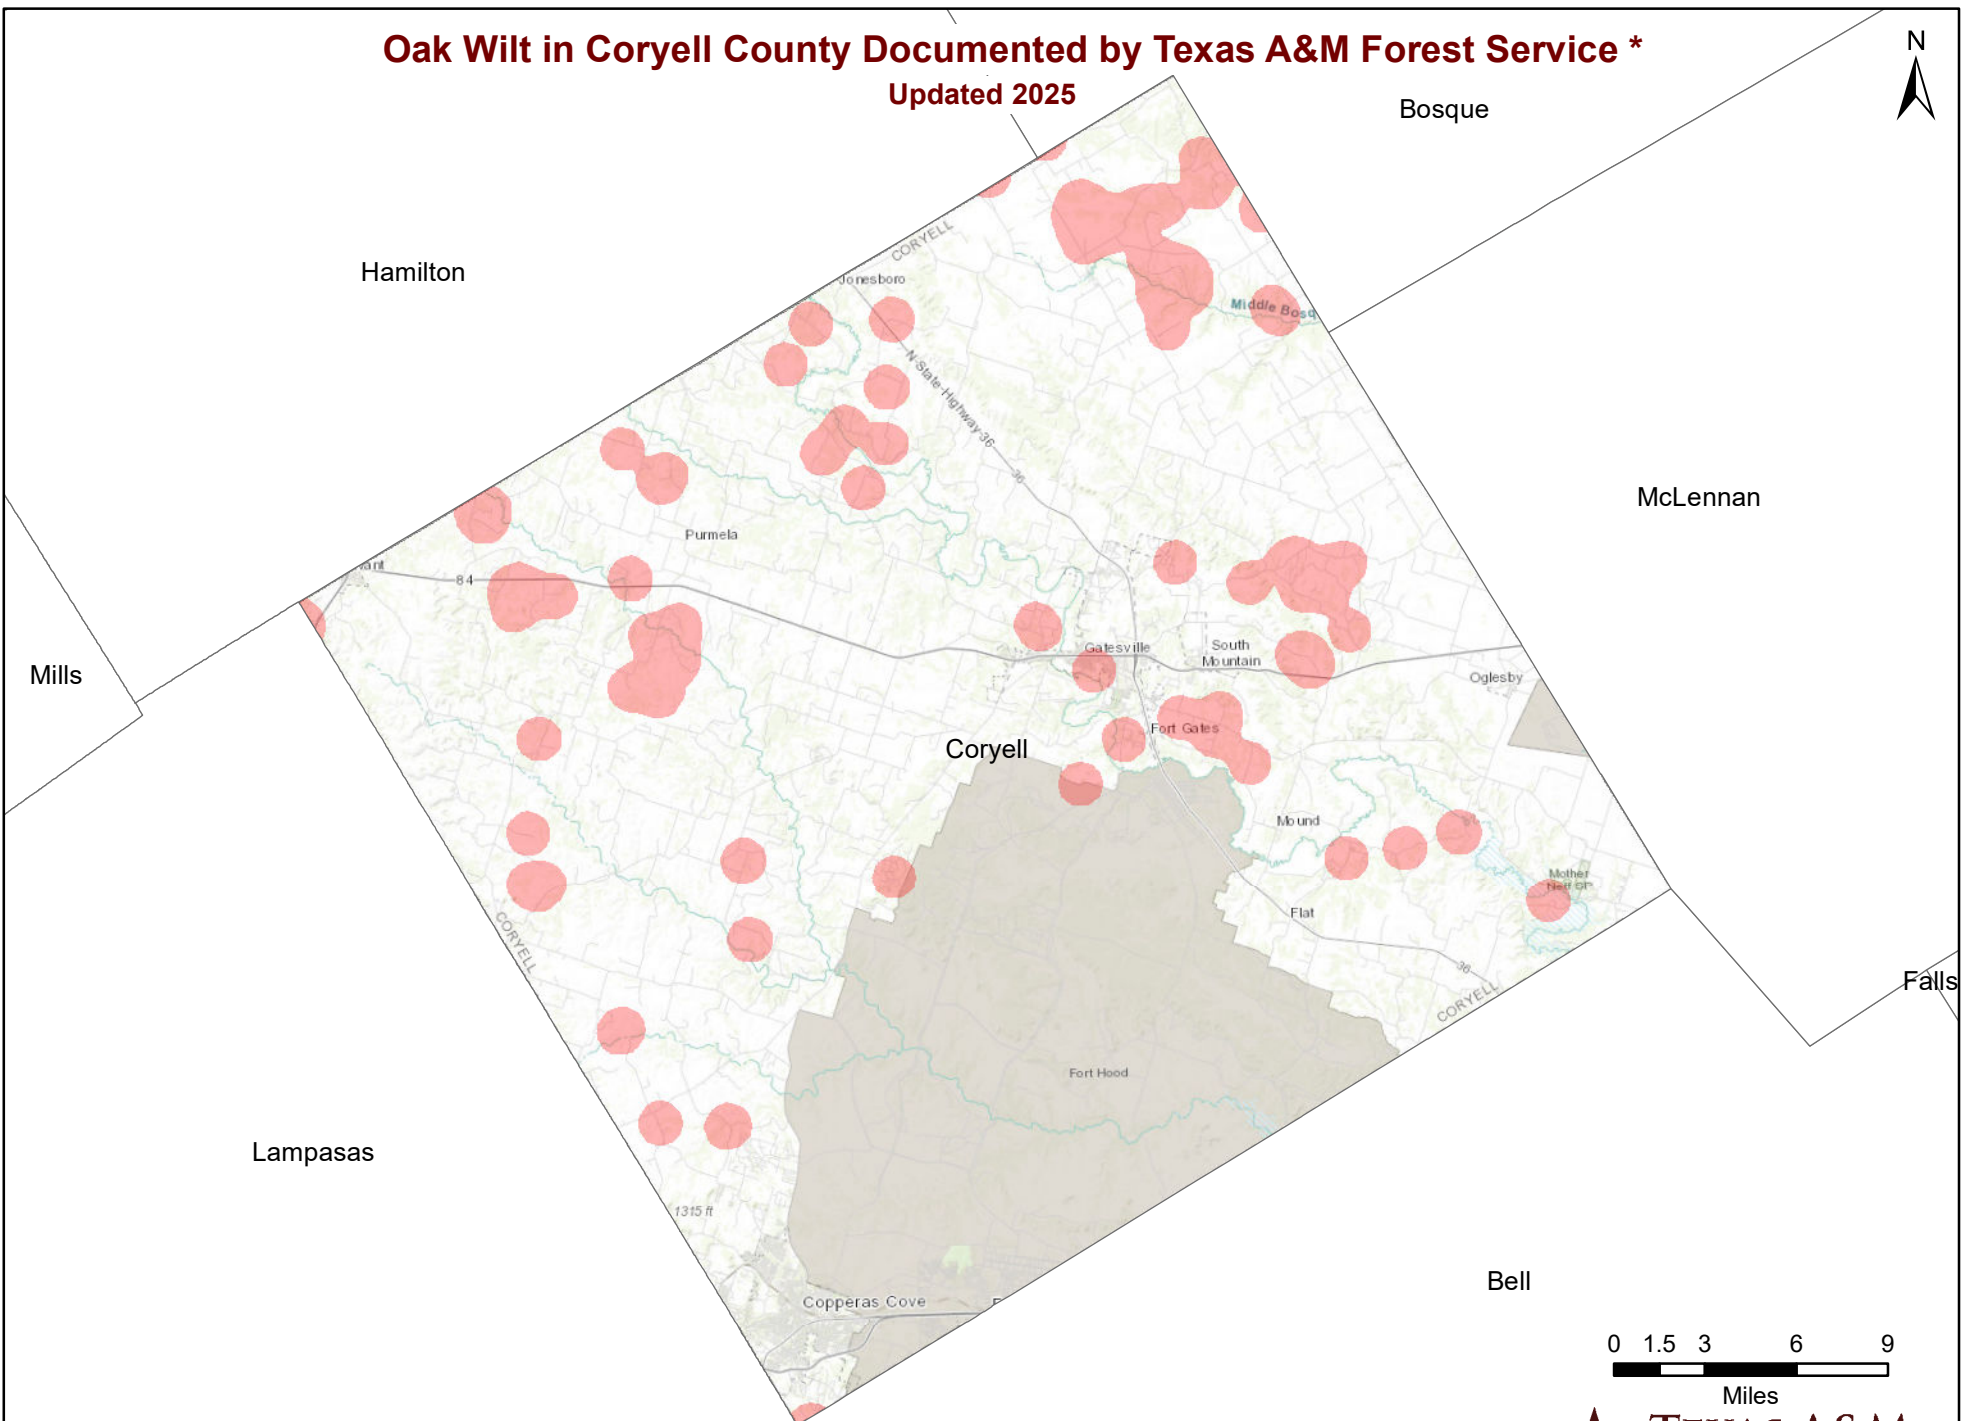

Oak Wilt in Coryell County Documented by Texas A&M Forest Service *

Updated 2025

* This map should only be used as a general reference for the potential presence of oak wilt and does not guarantee the presence of oak wilt. Highlighted areas have been noted as containing dead trees by Texas A&M Forest Service. Oak wilt may or may not be currently present in these areas.

Bell