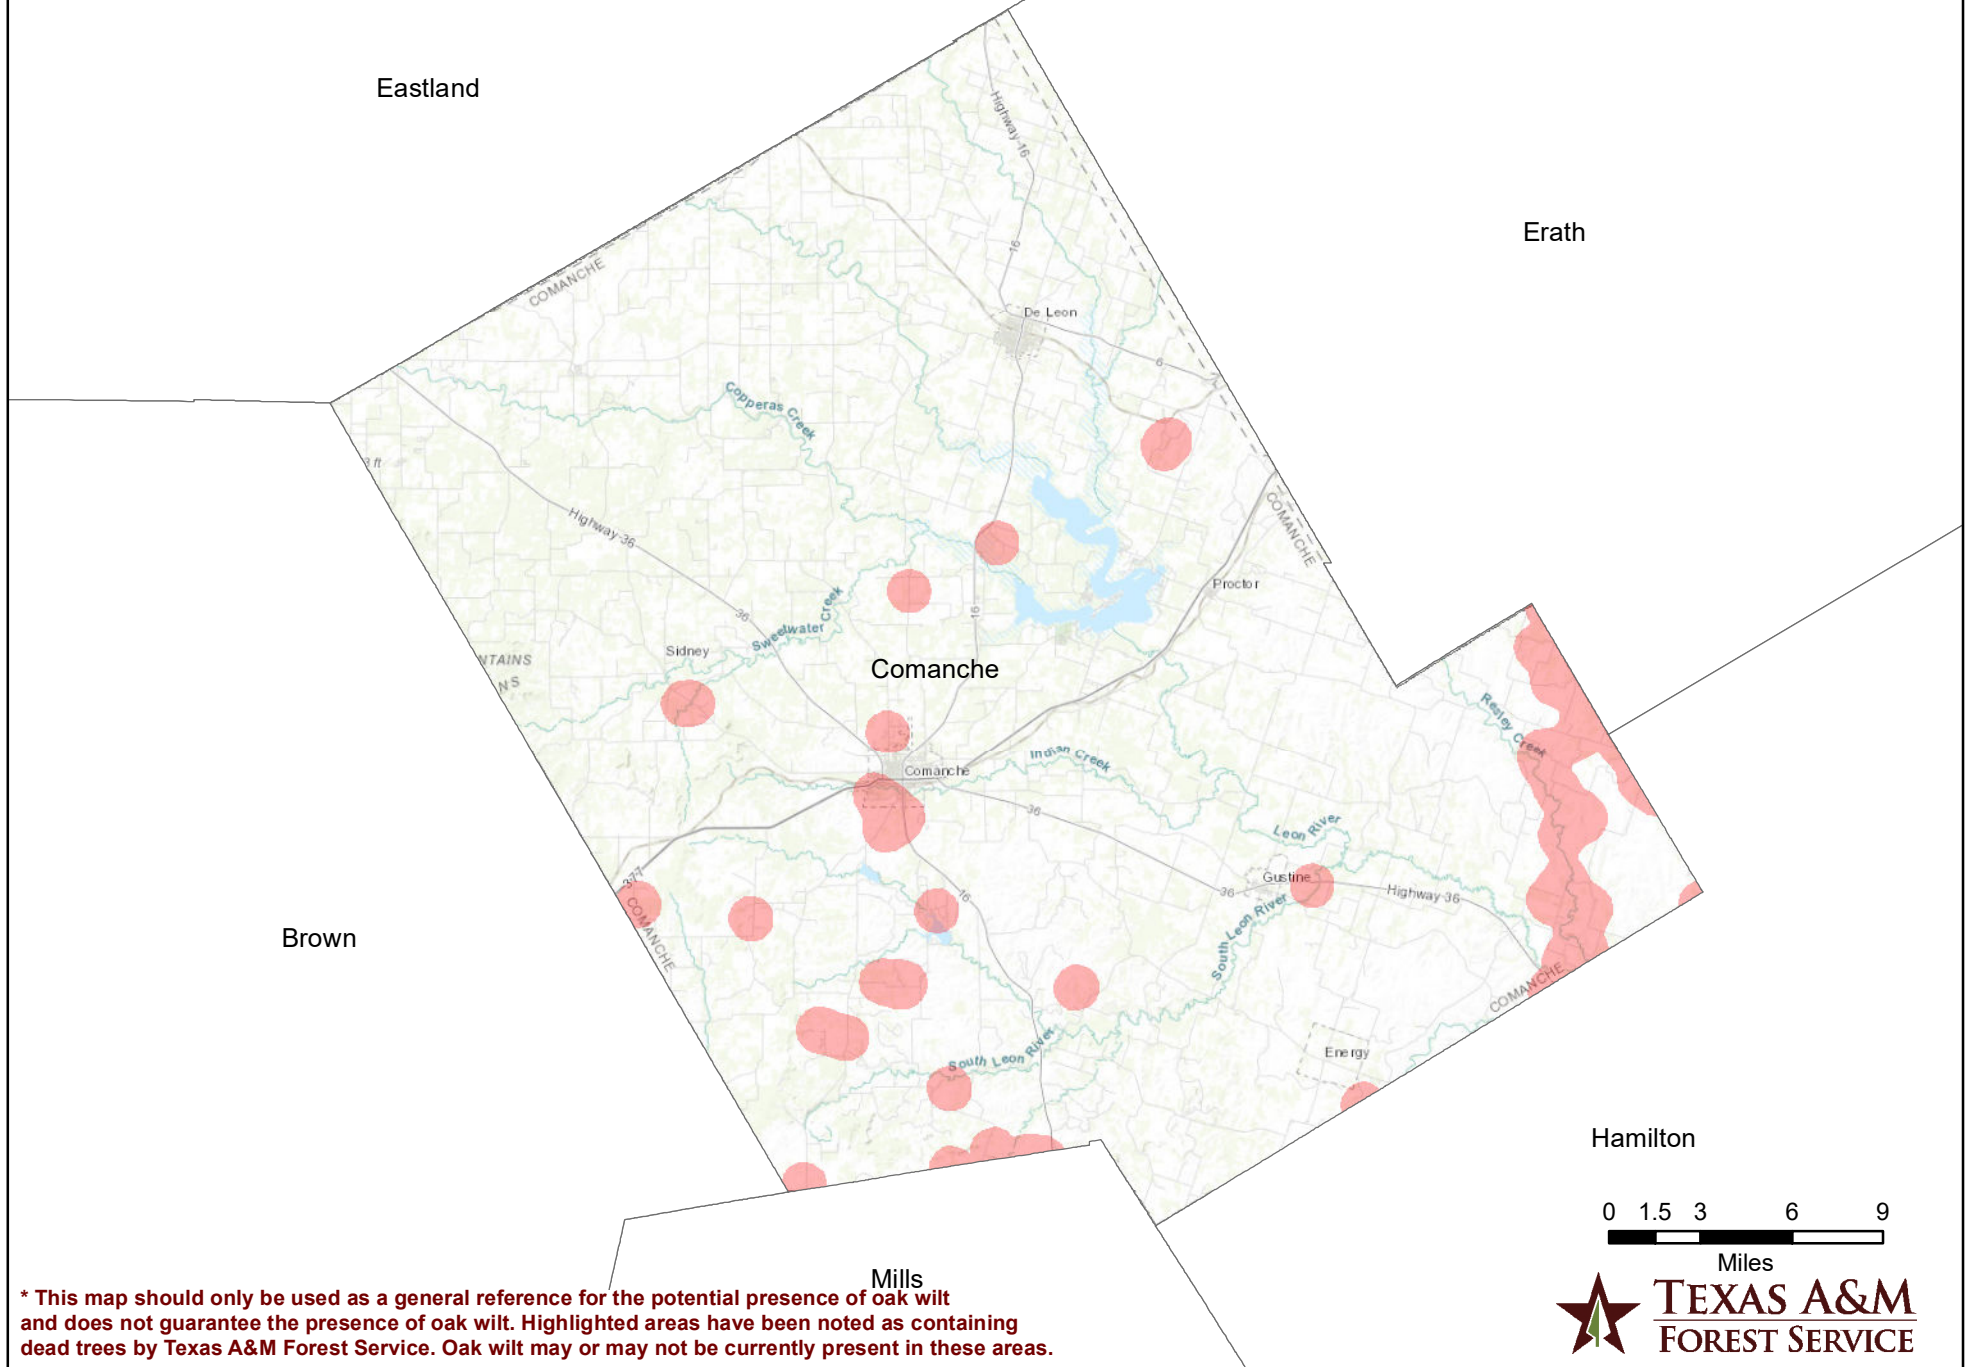

Oak Wilt in Comanche County Documented by Texas A&M Forest Service *

Updated 2025

* This map should only be used as a general reference for the potential presence of oak wilt and does not guarantee the presence of oak wilt. Highlighted areas have been noted as containing dead trees by Texas A&M Forest Service. Oak wilt may or may not be currently present in these areas.