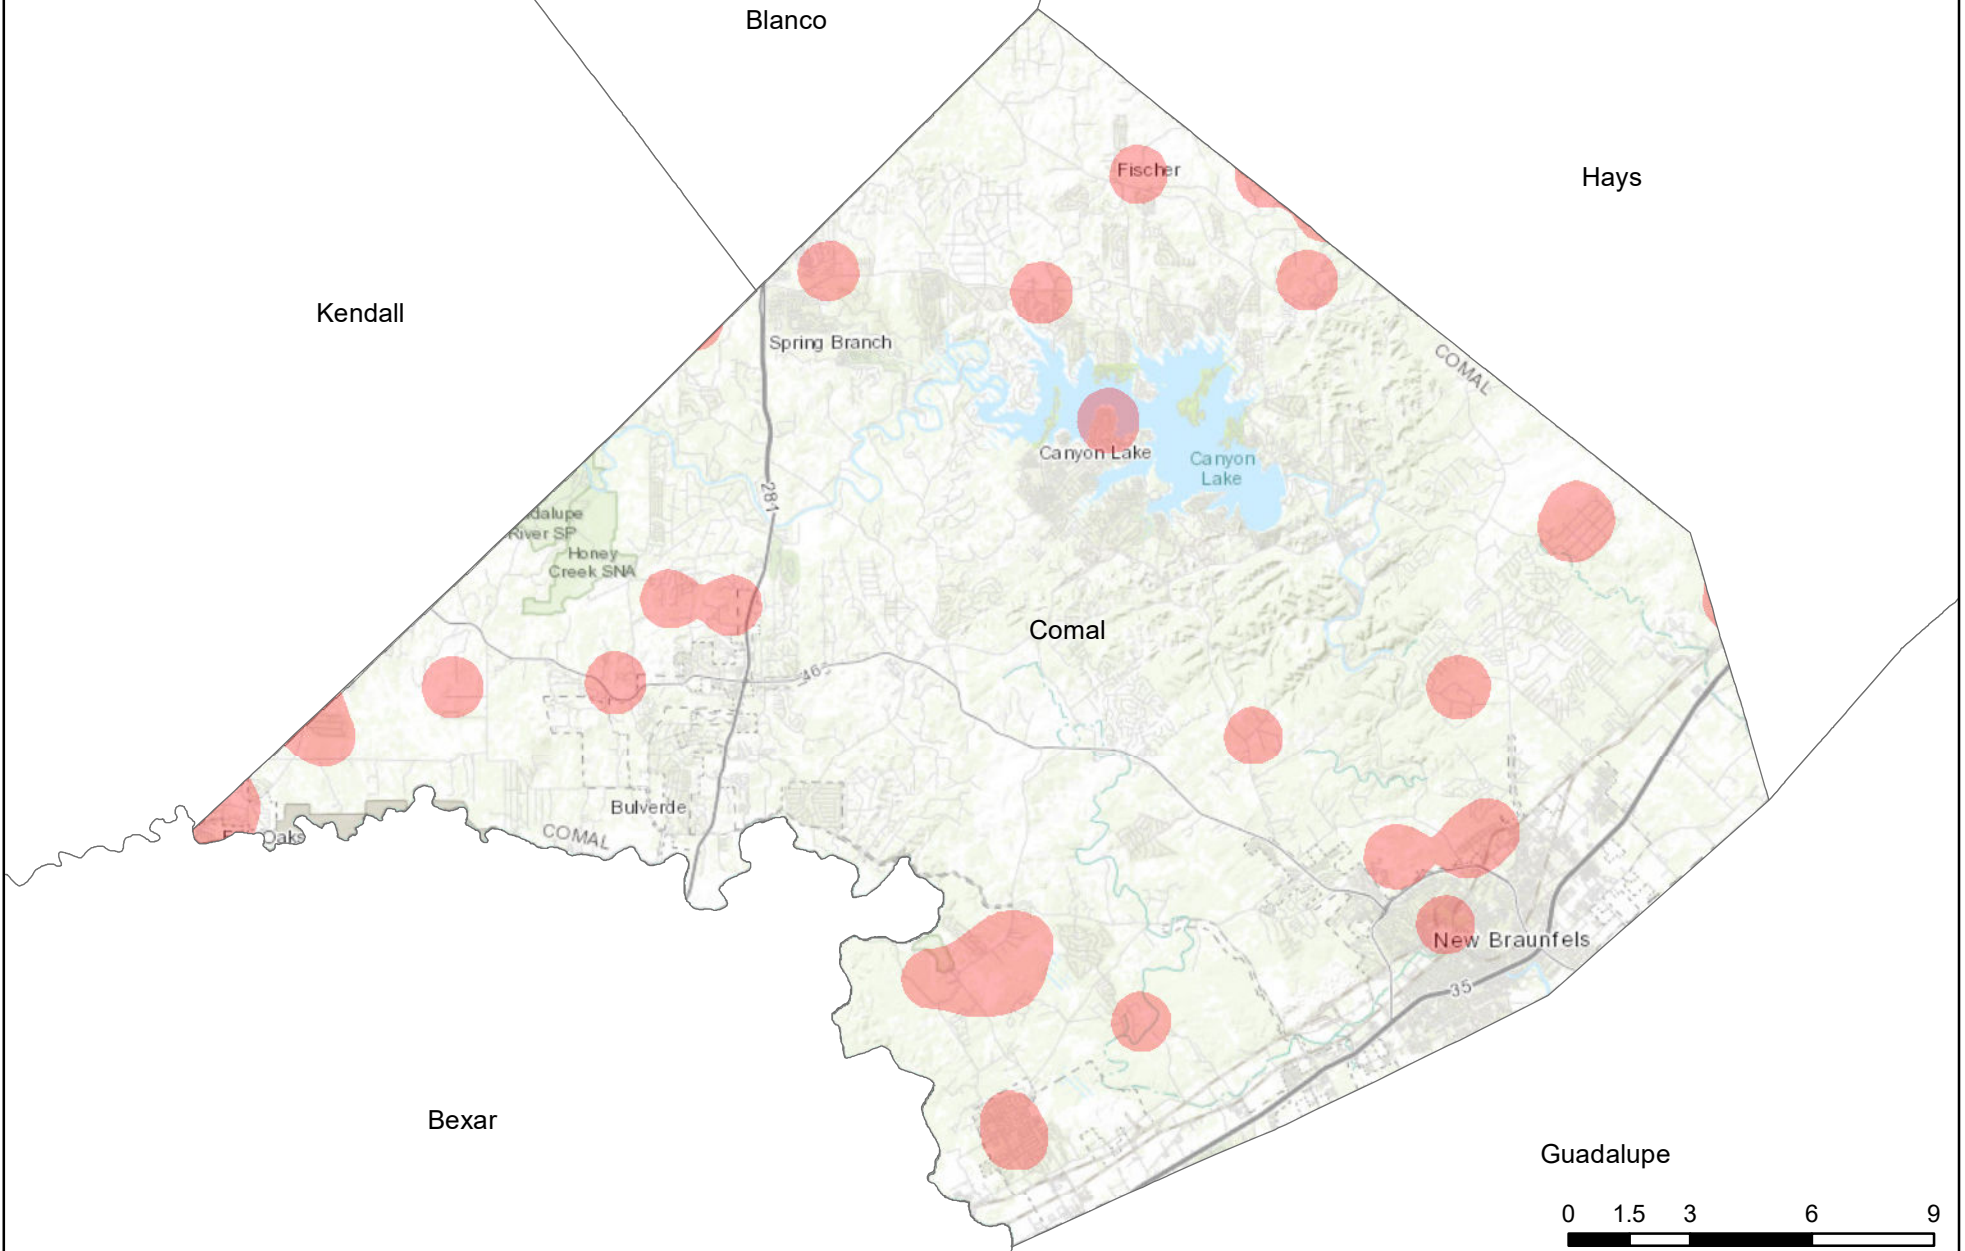

# Oak Wilt in Comal County Documented by Texas A&M Forest Service \*

Updated 2025

\* This map should only be used as a general reference for the potential presence of oak wilt and does not guarantee the presence of oak wilt. Highlighted areas have been noted as containing dead trees by Texas A&M Forest Service. Oak wilt may or may not be currently present in these areas.

Guadalupe

Miles