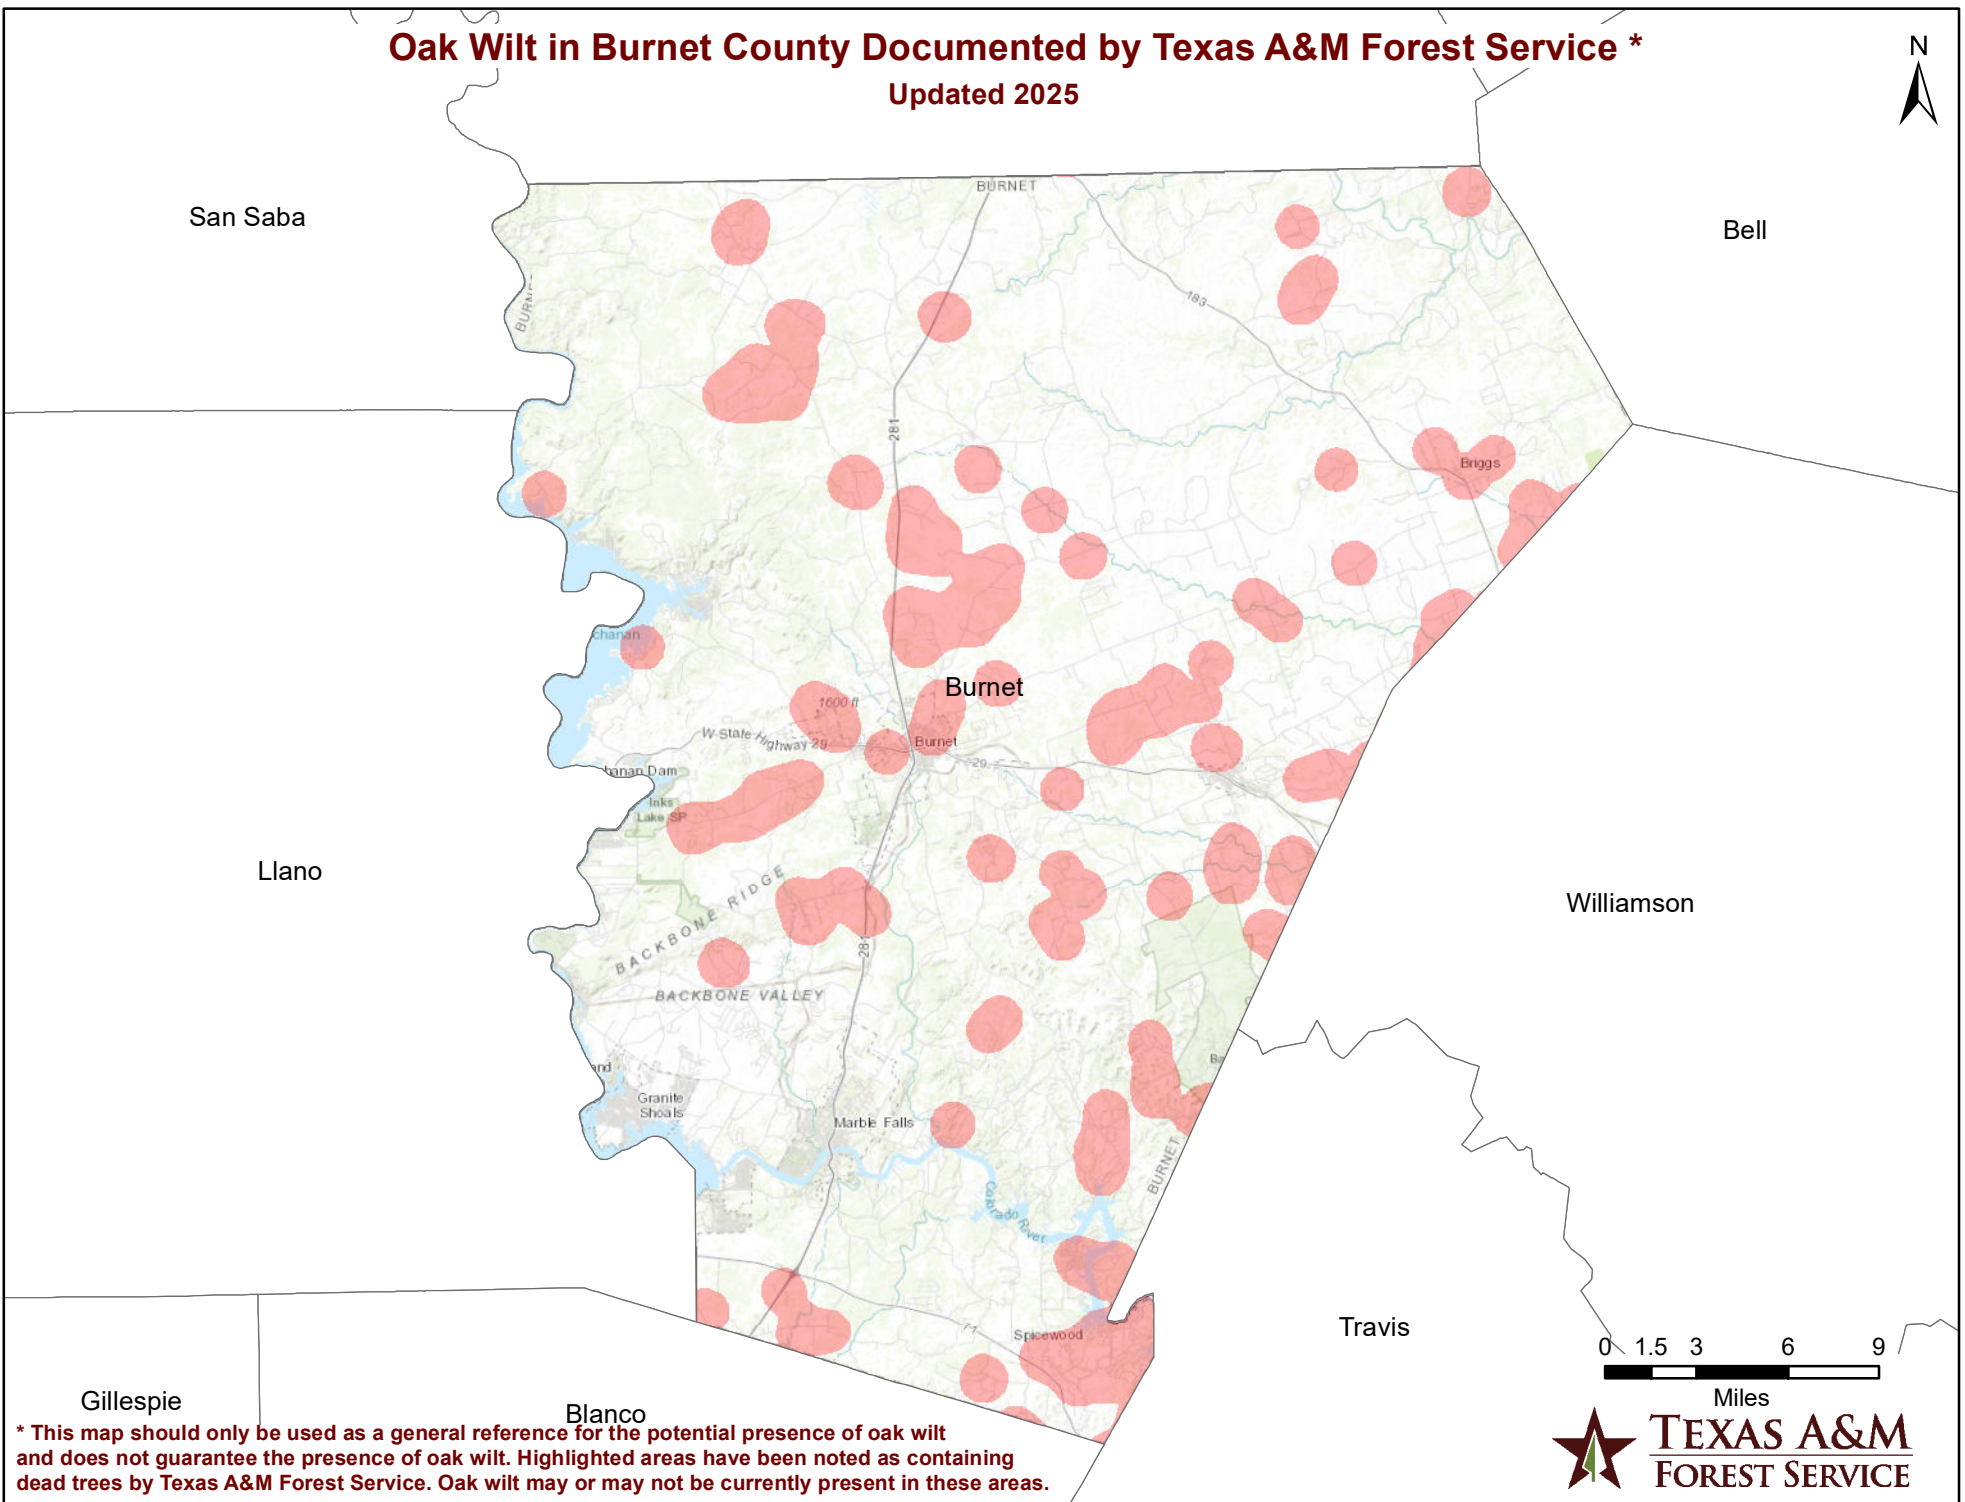

Oak Wilt in Burnet County Documented by Texas A&M Forest Service *

Updated 2025

* This map should only be used as a general reference for the potential presence of oak wilt and does not guarantee the presence of oak wilt. Highlighted areas have been noted as containing dead trees by Texas A&M Forest Service. Oak wilt may or may not be currently present in these areas.