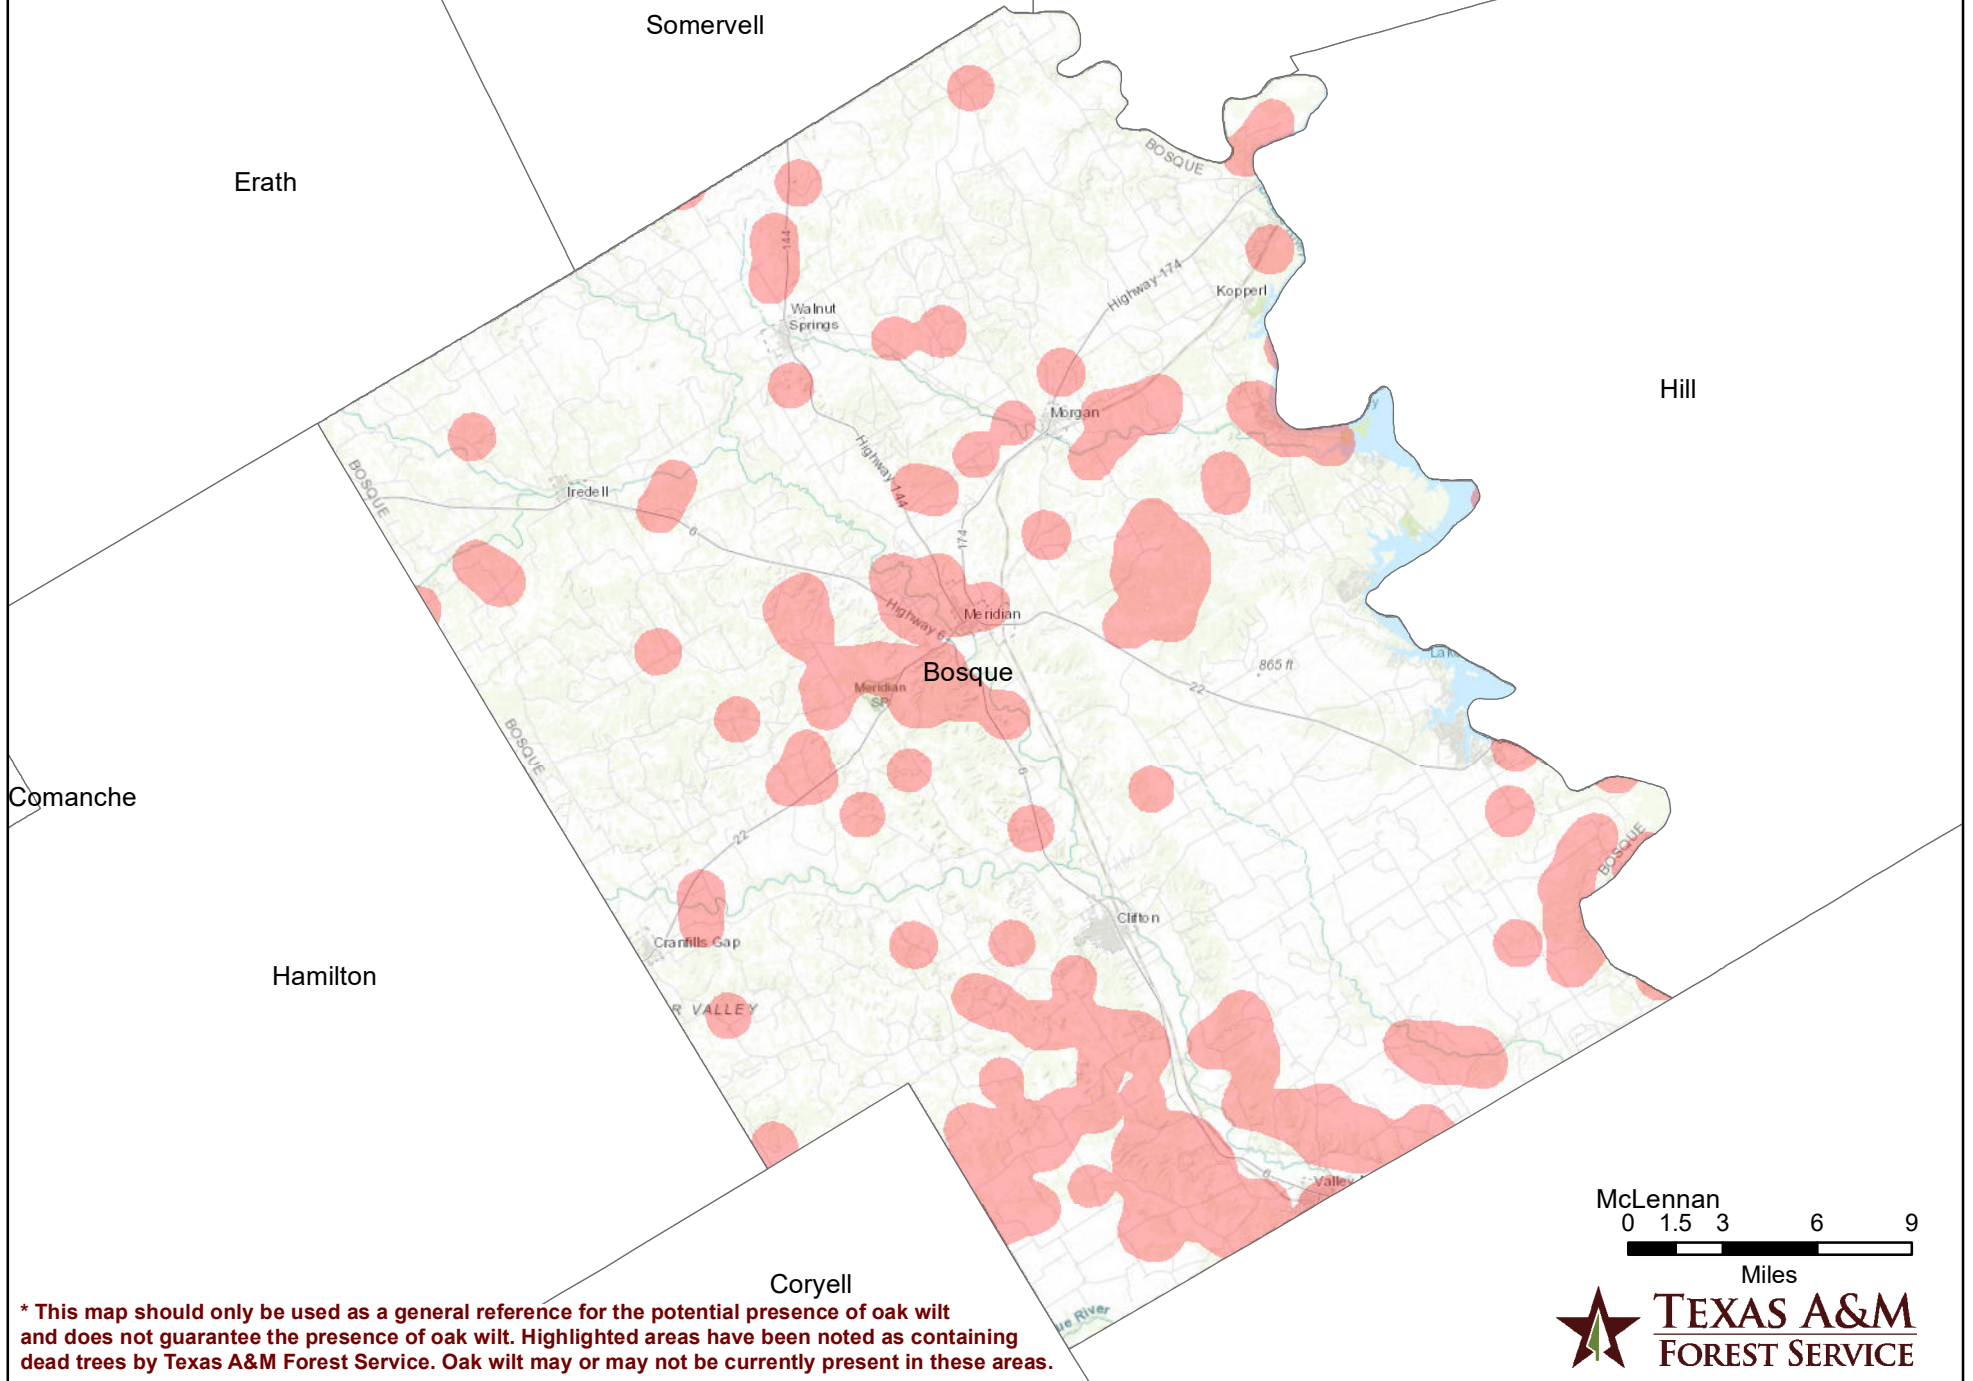

Oak Wilt in Bosque County Documented by Texas A&M Forest Service *

Updated 2025

* This map should only be used as a general reference for the potential presence of oak wilt and does not guarantee the presence of oak wilt. Highlighted areas have been noted as containing dead trees by Texas A&M Forest Service. Oak wilt may or may not be currently present in these areas.