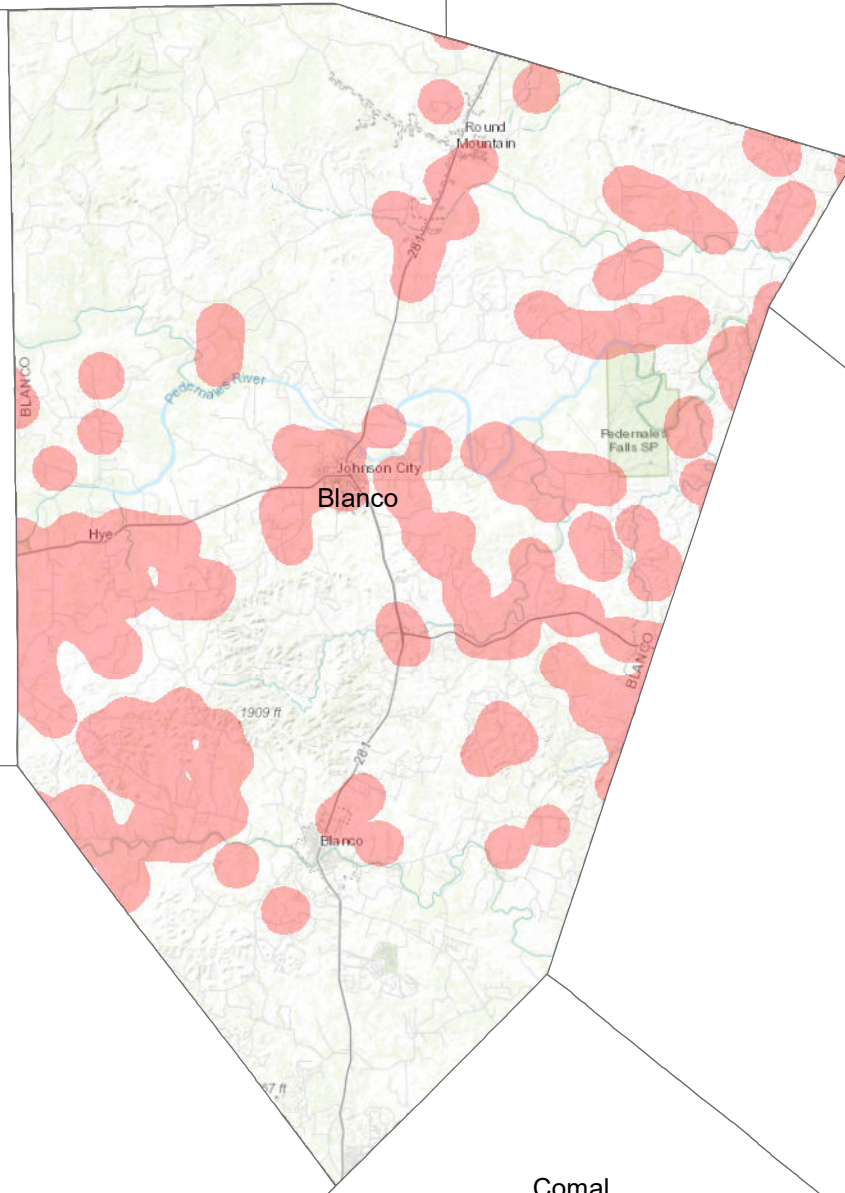

Oak Wilt in Blanco County Documented by Texas A&M Forest Service *

Updated 2025

N

Williamson

Llano

Burnet

Travis

Gillespie

Hays

Kendall

Comal

0 1.5 3 6 9

Miles

TEXAS A&M
FOREST SERVICE

* This map should only be used as a general reference for the potential presence of oak wilt and does not guarantee the presence of oak wilt. Highlighted areas have been noted as containing dead trees by Texas A&M Forest Service. Oak wilt may or may not be currently present in these areas.