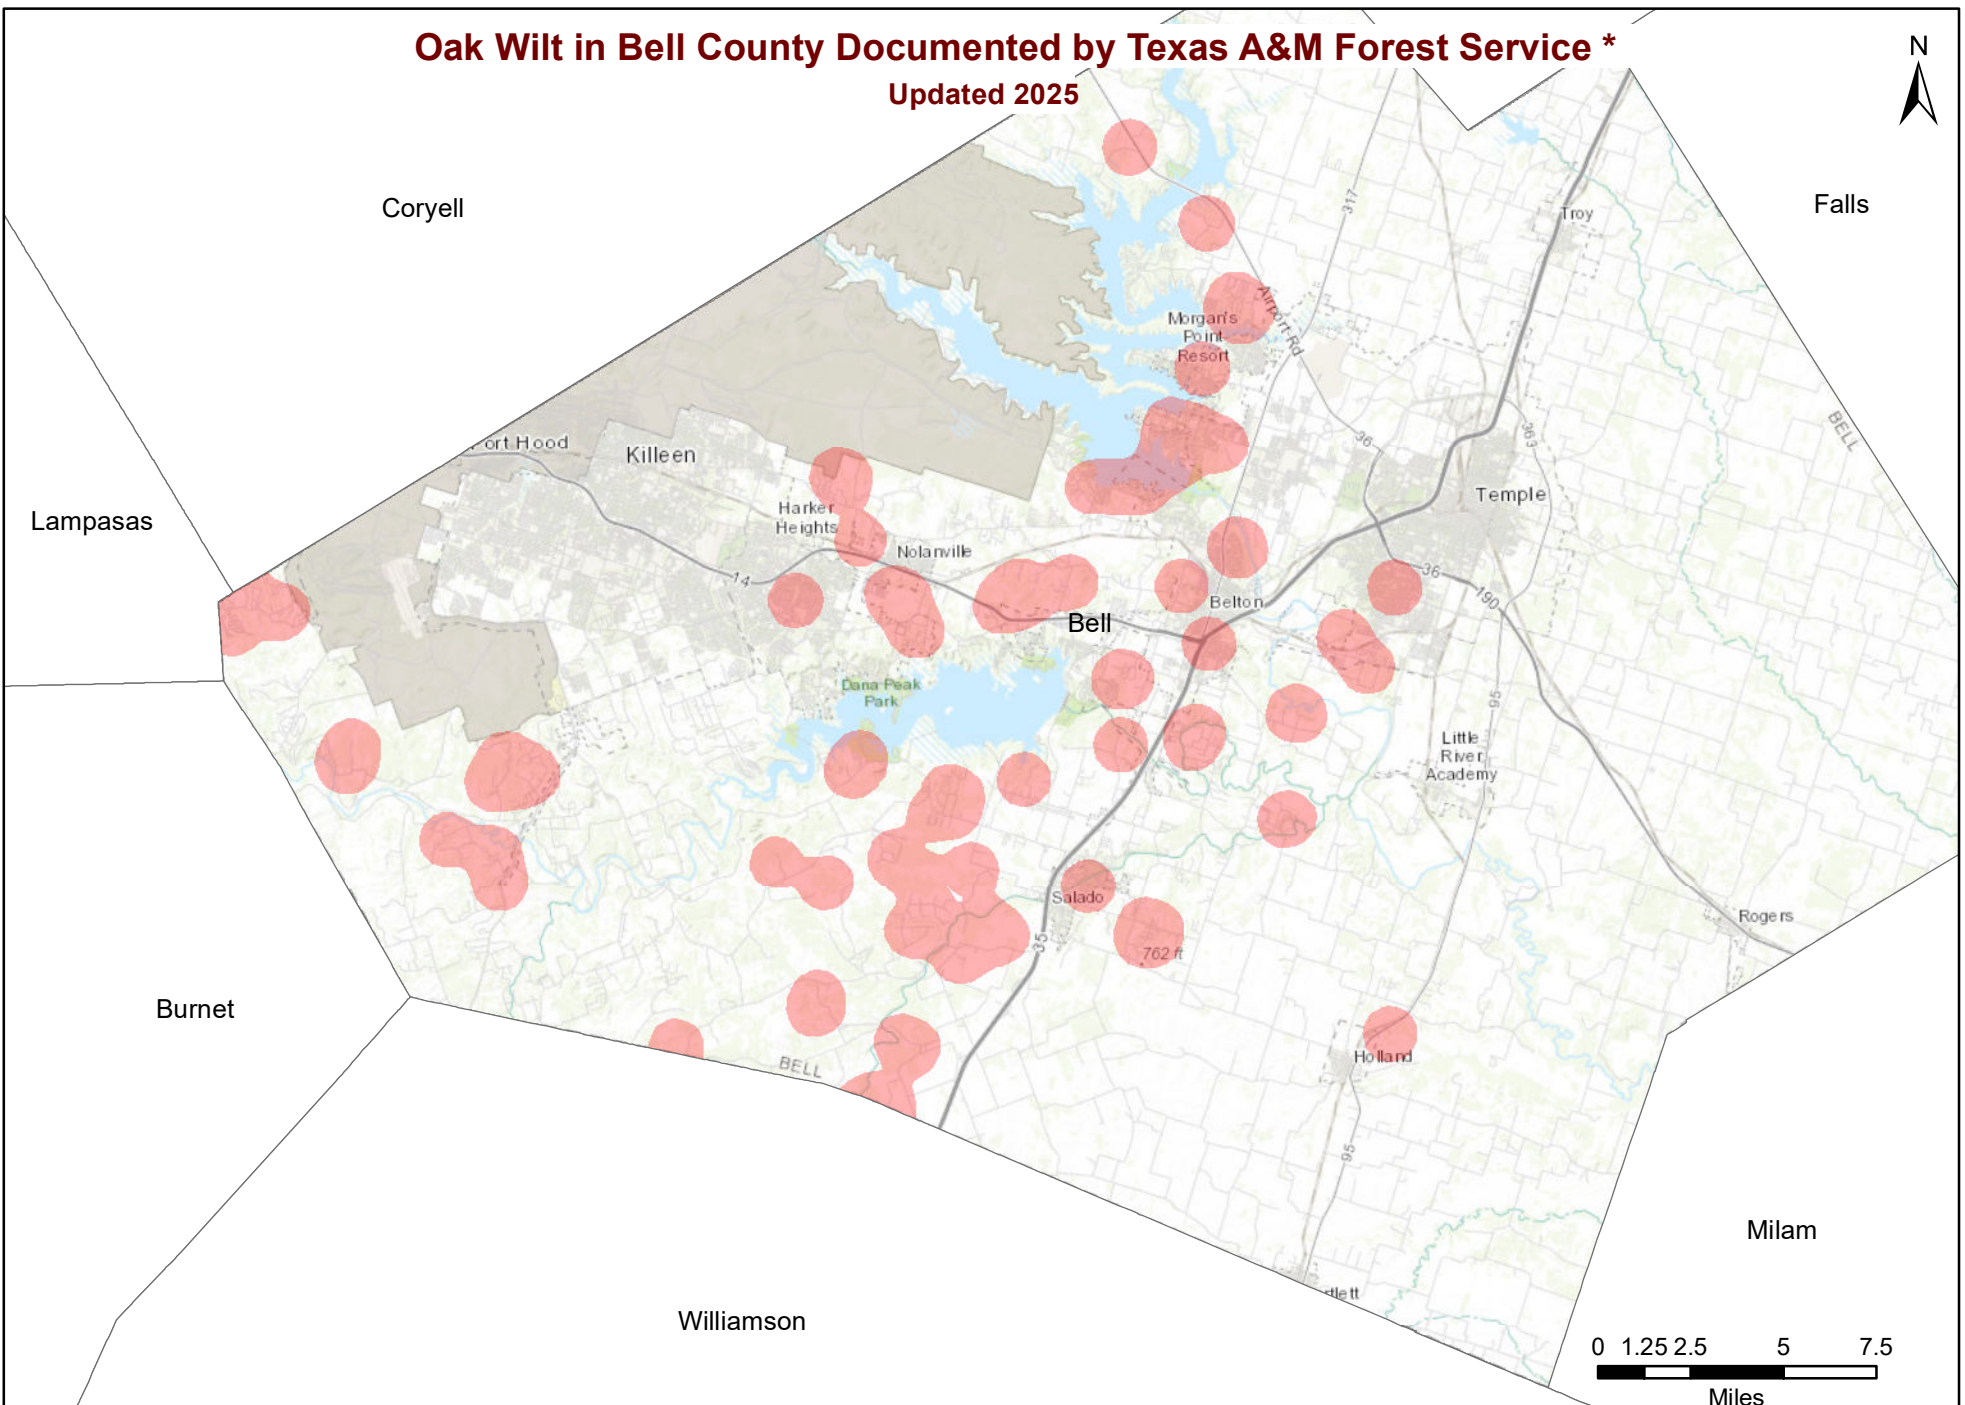

Oak Wilt in Bell County Documented by Texas A&M Forest Service *

Updated 2025

* This map should only be used as a general reference for the potential presence of oak wilt and does not guarantee the presence of oak wilt. Highlighted areas have been noted as containing dead trees by Texas A&M Forest Service. Oak wilt may or may not be currently present in these areas.