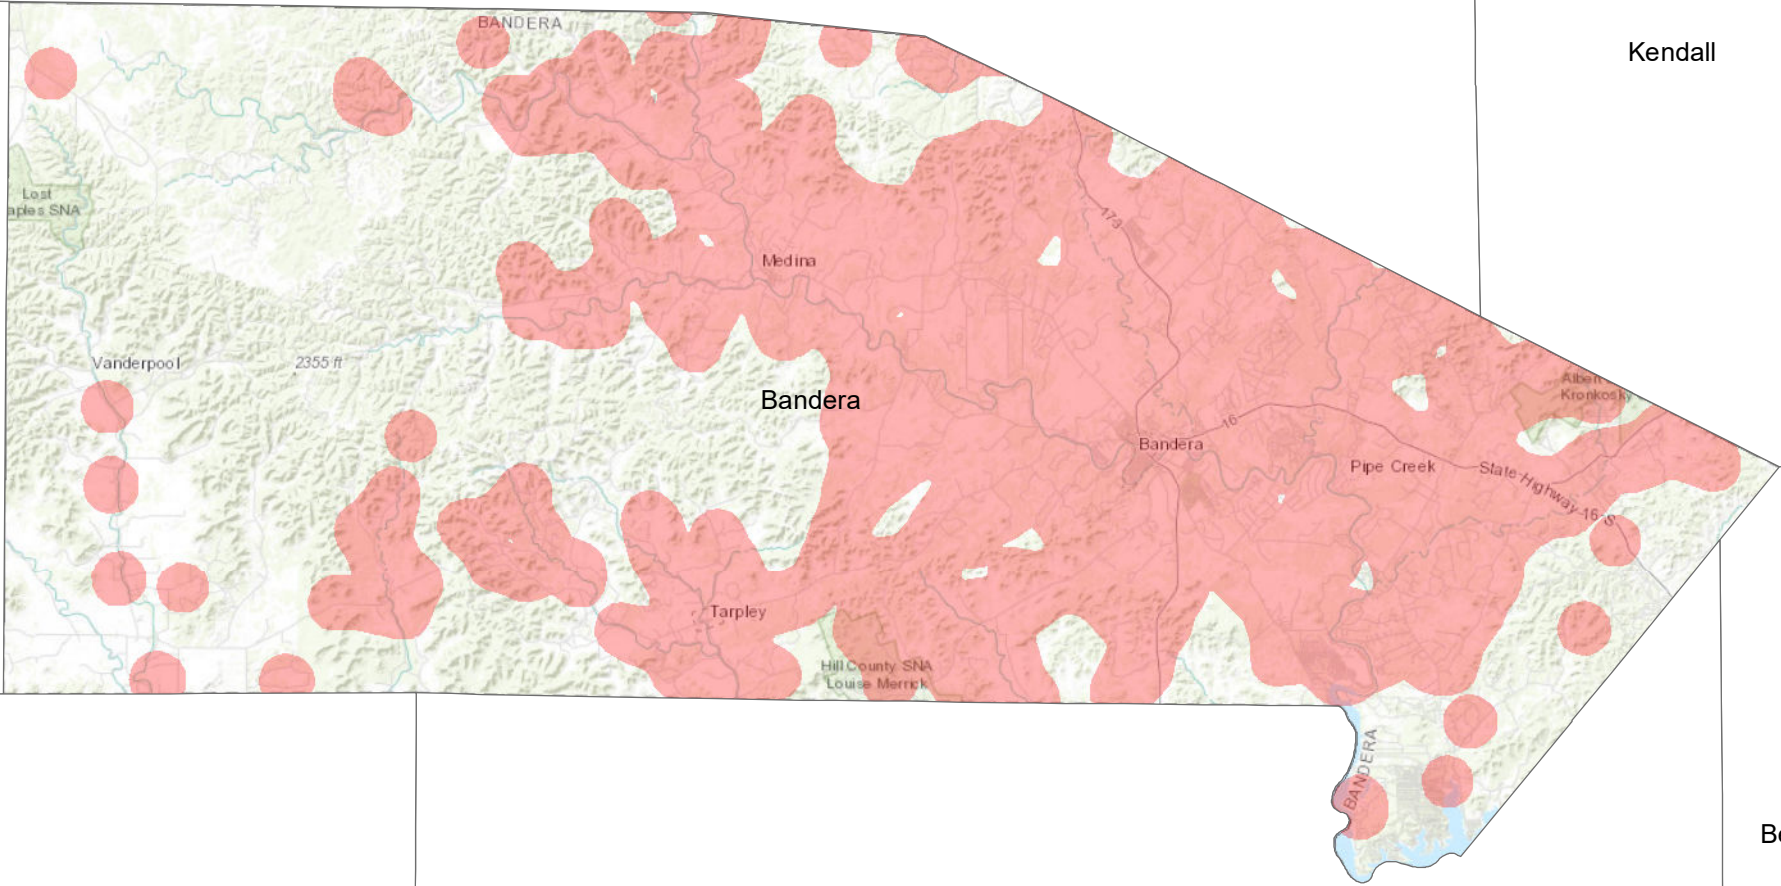

Oak Wilt in Bandera County Documented by Texas A&M Forest Service *

Updated 2025

Kerr

Kendall

Real

Uvalde

Medina

Bexar

* This map should only be used as a general reference for the potential presence of oak wilt and does not guarantee the presence of oak wilt. Highlighted areas have been noted as containing dead trees by Texas A&M Forest Service. Oak wilt may or may not be currently present in these areas.